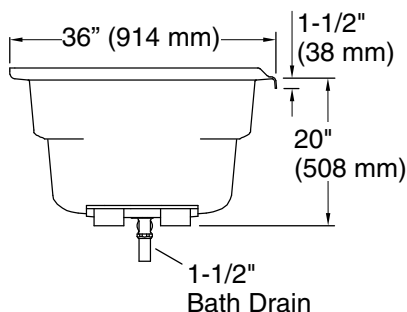

Mariposa®

72" x 36" alcove bath, right drain
K-1259-R

Features

- 72"L x 36"W x 20"H
- Designed for quick and easy installation
- Includes integral flange to simplify installation and prevent the possibility of water damage behind the wall
- Textured bottom surface

	0	White
---	---	-------

No change in measurements if connected with drain illustrated. (K-7166-AF)

 Recommended Faucet Location

Integral Flange Detail

Technical Information

All product dimensions are nominal.

Drain location:	Right
Basin area, bottom:	50" x 24" (1270 mm x 610 mm)
Basin area, top:	65" x 27" (1651 mm x 686 mm)
Weight:	77 lbs (34.9 kg)
Minimum floor load:	39 lbs/ft ² (190.4 kg/m ²)
Water depth:	14" (356 mm)
Water capacity:	72 gal (272.5 L)
Minimum flat for door:	2-1/8" (54 mm)

Notes

Measure your actual product for rough-in details.

Install this product according to the installation instructions.

The hot water supply should be 70% of the capacity of the bath or greater. Installations will vary.