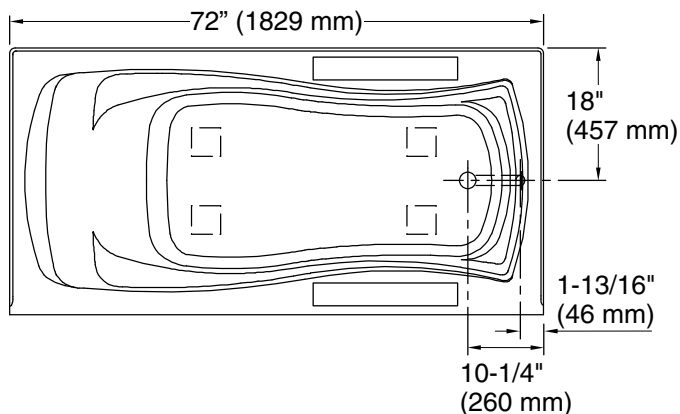

Mariposa®

72" x 36" alcove bath, right drain
K-1259-R

Features

- 72"L x 36"W x 20"H
- Designed for quick and easy installation
- Includes integral flange to simplify installation and prevent the possibility of water damage behind the wall
- Textured bottom surface

	0	White
---	---	-------

No change in measurements if connected with drain illustrated. (K-7166-AF)

 Recommended Faucet Location

Integral Flange Detail

Technical Information

All product dimensions are nominal.

Drain location:	Right
Basin area, bottom:	50" x 24" (1270 mm x 610 mm)
Basin area, top:	65" x 27" (1651 mm x 686 mm)
Weight:	77 lbs (34.9 kg)
Minimum floor load:	39 lbs/ft ² (190.4 kg/m ²)
Water depth:	14" (356 mm)
Water capacity:	72 gal (272.5 L)
Minimum flat for door:	2-1/8" (54 mm)