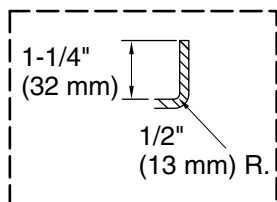

Mariposa®

72" x 36" alcove bath, right drain
K-1259-R

Features

- 72"L x 36"W x 20"H
- Designed for quick and easy installation
- Includes integral flange to simplify installation and prevent the possibility of water damage behind the wall
- Textured bottom surface

	0	White
---	---	-------

No change in measurements if connected with drain illustrated. (K-7166-AF)

 Recommended Faucet Location

Integral Flange Detail

Technical Information

All product dimensions are nominal.

Drain location:	Right
Basin area, bottom:	50" x 24" (1270 mm x 610 mm)
Basin area, top:	65" x 27" (1651 mm x 686 mm)
Weight:	77 lbs (34.9 kg)
Minimum floor load:	39 lbs/ft ² (190.4 kg/m ²)
Water depth:	14" (356 mm)
Water capacity:	72 gal (272.5 L)
Minimum flat for door:	2-1/8" (54 mm)