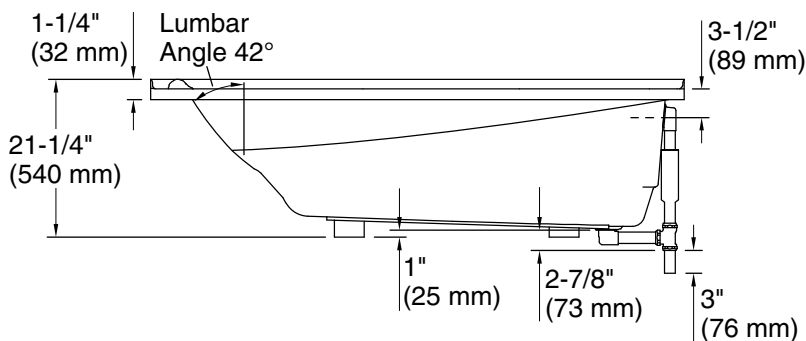

Mariposa®

72" x 36" alcove bath, right drain
K-1259-R

Features

- 72"L x 36"W x 20"H
- Designed for quick and easy installation
- Includes integral flange to simplify installation and prevent the possibility of water damage behind the wall
- Textured bottom surface

	0	White
---	---	-------

No change in measurements if connected with drain illustrated. (K-7166-AF)

 Recommended Faucet Location

Integral Flange Detail

Technical Information

All product dimensions are nominal.

Drain location:	Right
Basin area, bottom:	50" x 24" (1270 mm x 610 mm)
Basin area, top:	65" x 27" (1651 mm x 686 mm)
Weight:	77 lbs (34.9 kg)
Minimum floor load:	39 lbs/ft ² (190.4 kg/m ²)
Water depth:	14" (356 mm)
Water capacity:	72 gal (272.5 L)
Minimum flat for door:	2-1/8" (54 mm)