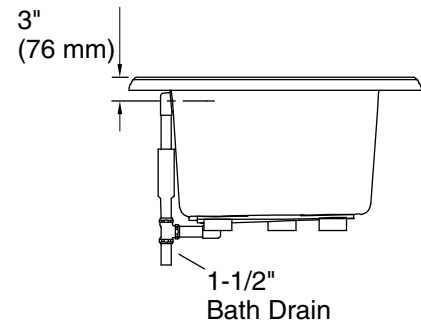

 Recommended Faucet Location

Technical Information

All product dimensions are nominal.

Drain location:	Center
Basin area, bottom:	48" x 27" (1219 mm x 686 mm)
Basin area, top:	60" x 30" (1524 mm x 762 mm)
Weight:	86 lbs (39 kg)
Minimum floor load:	43 lbs/ft ² (209.9 kg/m ²)
Water depth:	16" (406 mm)
Water capacity:	94 gal (355.8 L)
Cutout:	Drop-in, 70-1/2" x 40-1/2" (1791 mm x 1029 mm)
Minimum flat for door:	3-13/16" (97 mm)

Notes

Measure your actual product for rough-in details.

Install this product according to the installation instructions.

The hot water supply should be 70% of the capacity of the bath or greater. Installations will vary.