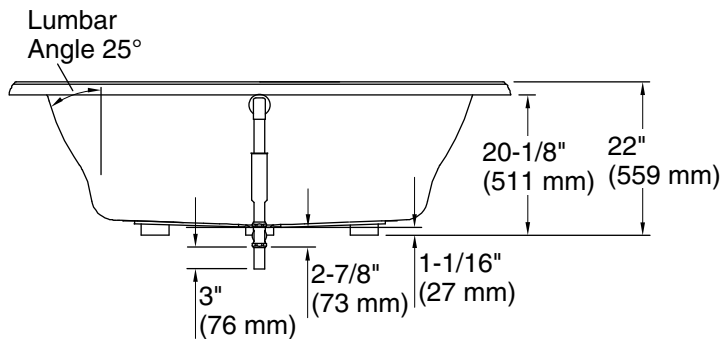

 Recommended Faucet Location

Technical Information

All product dimensions are nominal.

Drain location:	Center
Basin area, bottom:	48" x 27" (1219 mm x 686 mm)
Basin area, top:	60" x 30" (1524 mm x 762 mm)
Weight:	86 lbs (39 kg)
Minimum floor load:	43 lbs/ft ² (209.9 kg/m ²)
Water depth:	16" (406 mm)
Water capacity:	94 gal (355.8 L)
Cutout:	Drop-in, 70-1/2" x 40-1/2" (1791 mm x 1029 mm)
Minimum flat for door:	3-13/16" (97 mm)