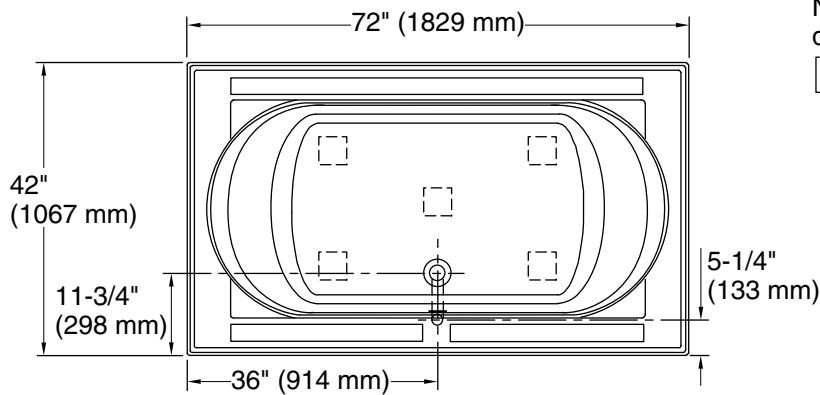

No change in measurements if connected with drain illustrated. (K-7161-AF)

Recommended Faucet Location