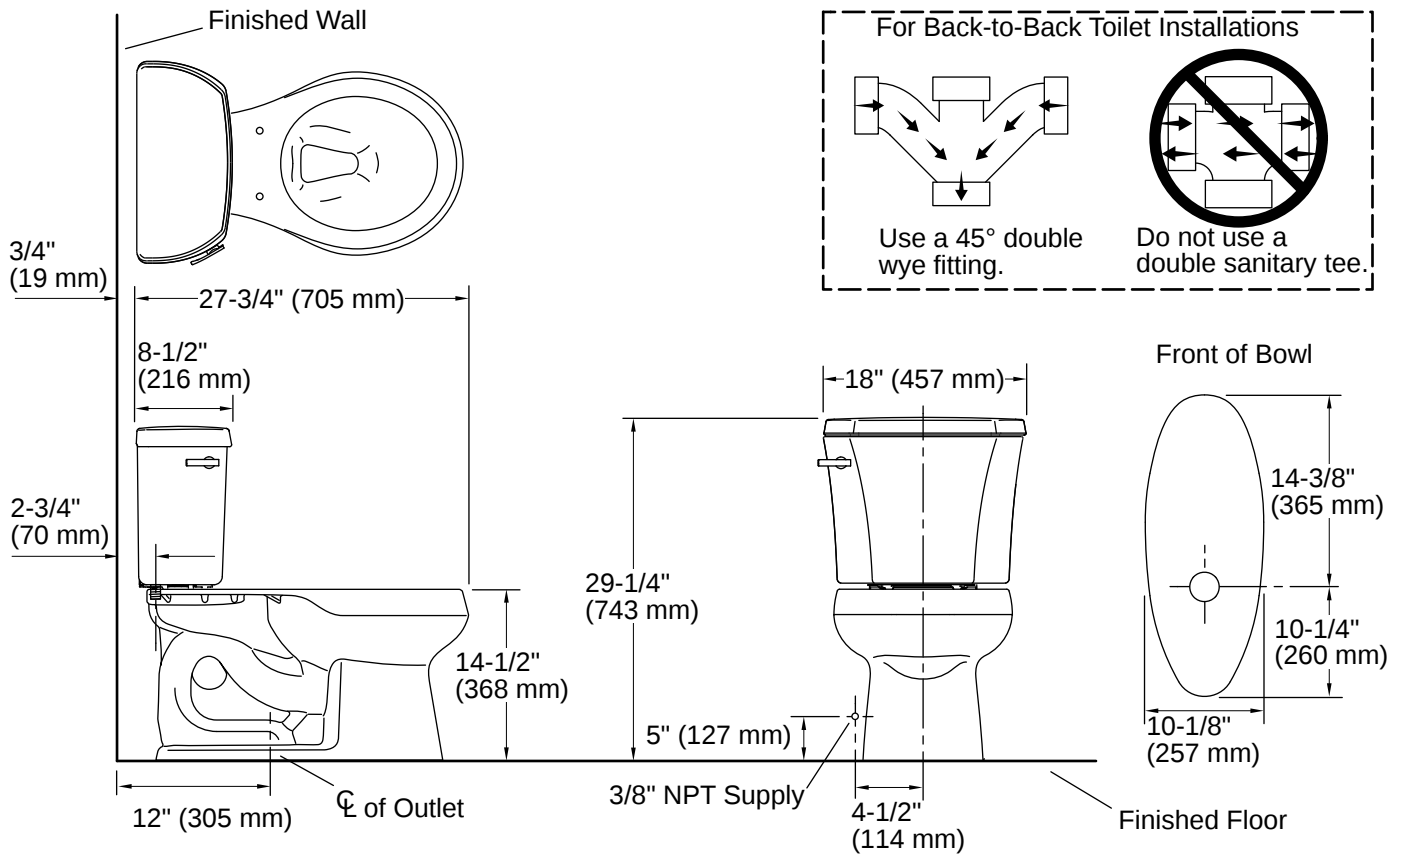

Wellworth® | K-3997

Two-piece round-front toilet, 1.28 gpf

Features

- Two-piece design
- Round-front bowl offers an ideal solution for smaller bathrooms and powder rooms
- 1.28 gpf (4.8 lpf)
- Left-hand Polished Chrome trip lever
- Combination consists of toilet bowl and tank
- Coordinates with other products in the Wellworth collection
- KOHLER's canister flush valve harnesses the natural force of gravity and optimizes flushing performance
- Class Five® canister optimizes the flow out of the tank, harnessing gravity and the natural, powerful reducing cascade of water to increase the power and effectiveness of the flush
- Eligible for consumer rebates in some municipalities
- 2-1/8" (54 mm) fully glazed trapway

ASME A112.19.2/CSA B45.1
DOE - Energy Policy Act 1992
EPA WaterSense®

Warranty

See website for detailed warranty information.

KOHLER® Toilets and Seats Limited Warranty

Technical Information

Rough-in:	Standard 12" (305mm)
Flush Type:	Class Five
Flush Rate:	1.28 gpf (4.8 lpf)
Bowl Shape:	Round-front
Seat-Mounting Holes:	5-1/2" (140 mm)
Waste Outlet:	Floor
Trapway Size:	2-1/8" (54 mm)
Trapway Type:	Exposed
Water Surface Size:	10-1/2" x 7-3/4" (267 mm x 197 mm)
Rim to Water Surface:	5-1/4" (133 mm)

Included Combo Skus

- K-4197 Round-front toilet bowl
- K-4467 Toilet tank, 1.28 gpf

Recommended Products/Accessories

- 1023457 Toilet Wax Ring And Hardware Kit
- 1265114 12" Toilet Supply Line
- K-23726 Drain treatment
- K-9379 Trip lever
- K-5420 Low-profile toilet bolt caps
- K-4639-RL ReadyLatch® Quiet-Close™ round-front toilet seat

Installation

- Standard 12" (305 mm) rough-in
- Three-bolt quick-connect installation
- Seat and supply line sold separately

Installation Notes

Install this product according to the installation instructions.