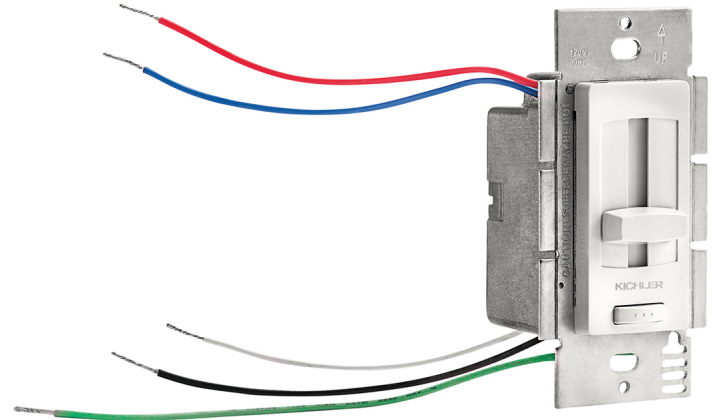

SPECIFICATIONS

Certifications/Qualifications	
ADA Compliant	No
Prop65	No
Dark Sky Compliant	No
Location Rating	Dry kichler.com/warranty
Dimensions	
Height	4"
Length	2"
Width	2"
Weight	0.4125 LBS
Electrical	
Input Voltage	120 V
Light Source	
Dimmable	Yes
Dimmable Notes	100% - 1%
Mounting/Installation	
Interior/Exterior	Interior Product
Mountable On Wall Or Ceiling	No
Mounting Weight	0.41 LBS
Modular	Yes

FIXTURE ATTRIBUTES

Housing/Glass	
Primary Material	Aluminum
Shade Included	No
Product/Ordering Information	
SKU	4DD12V060WH
Finish	White Material (Not Painted)
UPC	783927545518
Finishes	
<input type="radio"/>	White Material (Not Painted)