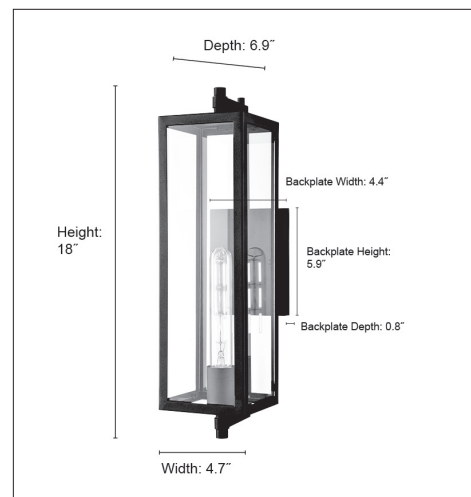

230101

MESSI ONE LIGHT OUTDOOR WALL MOUNT

FINISH

TBK - Textured Black

DIMENSIONS

Width 4.7"
Height 18"
Depth 6.9"
Backplate Width 4.4"
Backplate Height 5.9"
Backplate Depth 0.8"
Weight 4.55 lbs

MATERIAL

Steel

GLASS

Glass Clear

LAMPING

Bulbs 1-T Lamp
Bulb Base Medium (E26)
Watts per Bulb 60W
Voltage 120V
Total Wattage 60W
Bulbs Included No

CERTIFICATION

ETL Listed Wet Location

ITEM NUMBER

SKU's 230101 TBK

230101 TBK

Millennium Lighting
105 Declaration Drive
McDonough, GA 30253
www.millenniumlighting.com