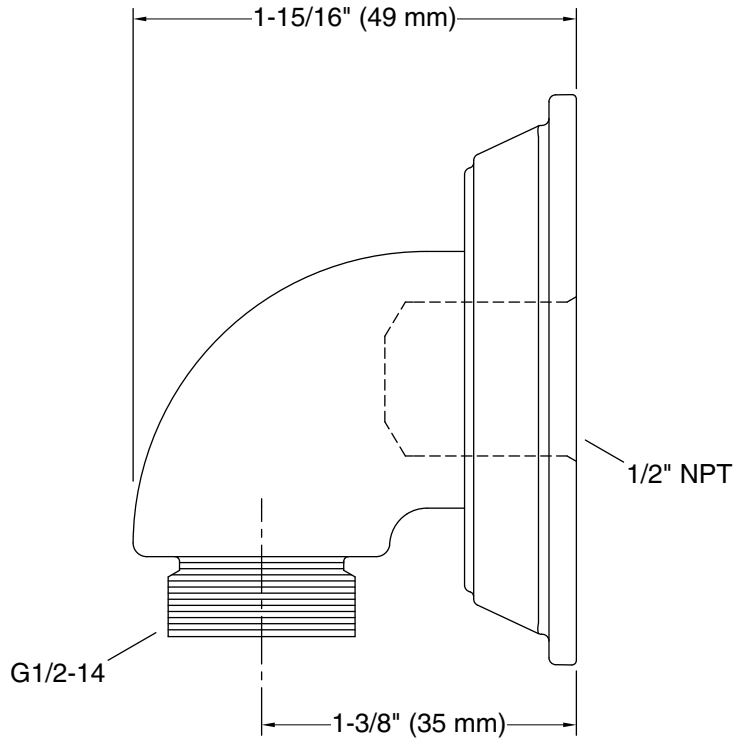

Features

- For use with a handshower and hose (sold separately)
- Includes check valve for backflow prevention
- Coordinates with Memoirs faucets and accessories

Material

- Brass
- KOHLER finishes resist corrosion and tarnishing

Color	Code	Description
	CP	Polished Chrome
	BN	Vibrant® Brushed Nickel
	BV	Vibrant® Brushed Bronze

Technical Information

All product dimensions are nominal.

Spout:

Notes

Install this product according to the installation instructions.