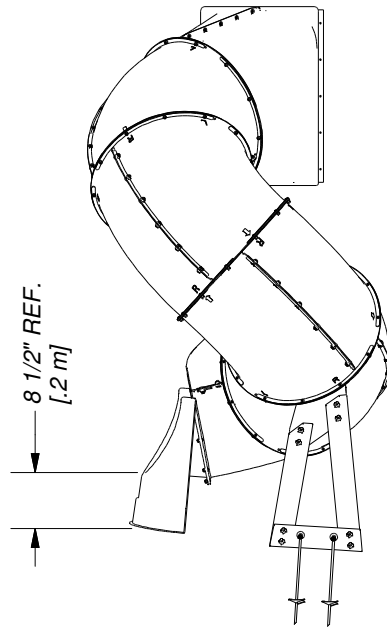

Part Number

9198074 TUBE SLIDE-RH FOOTPRINT

Sheet

1 OF 3

DRAWN BY	CB	DESCRIPTION	TUBE SLIDE RIGHT EXIT
DATE	12/11/2019	PART NUMBER	9198074 TUBE SLIDE-RH FOOTPRINT
		REV	

DRAWN BY	CB	DESCRIPTION	TUBE SLIDE RIGHT EXIT
DATE	12/11/2019	PART NUMBER	9198074 TUBE SLIDE-RH FOOTPRINT
		REV	

Part Number

9198074 TUBE SLIDE-RH FOOTPRINT

Sheet

3 OF 3

DRAWN BY	CB	DESCRIPTION	TUBE SLIDE RIGHT EXIT
DATE	12/11/2019	PART NUMBER	9198074 TUBE SLIDE-RH FOOTPRINT
		REV	