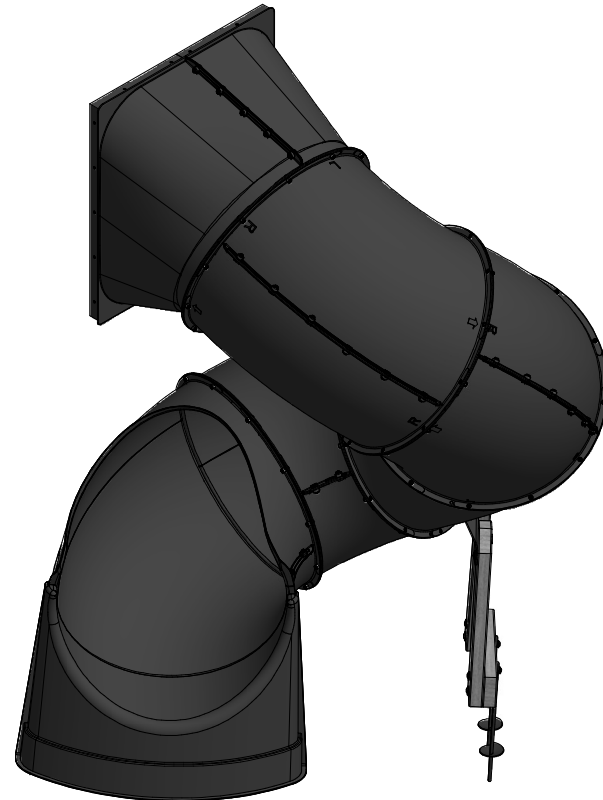

Part Number

9198074 TUBE SLIDE-RH FOOTPRINT

Sheet

1 OF 3

DRAWN BY	CB	DESCRIPTION	TUBE SLIDE RIGHT EXIT
DATE	12/11/2019	PART NUMBER	9198074 TUBE SLIDE-RH FOOTPRINT
		REV	

DRAWN BY	CB	DESCRIPTION	TUBE SLIDE RIGHT EXIT
DATE	12/11/2019	PART NUMBER	9198074 TUBE SLIDE-RH FOOTPRINT
		REV	

Part Number

9198074 TUBE SLIDE-RH FOOTPRINT

Sheet

3 OF 3

DRAWN BY	CB	DESCRIPTION	TUBE SLIDE RIGHT EXIT
DATE	12/11/2019	PART NUMBER	9198074 TUBE SLIDE-RH FOOTPRINT
		REV	