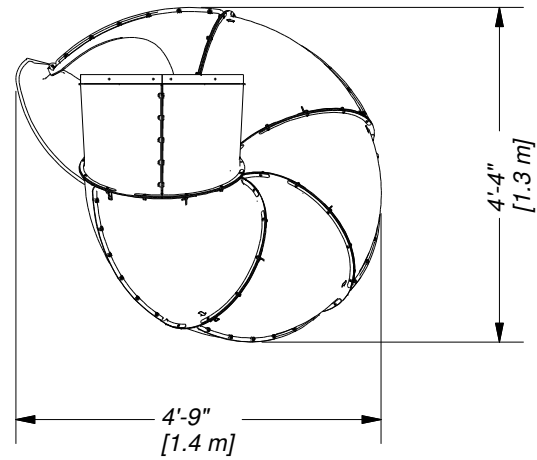

Part Number

9198074 TUBE SLIDE-RH FOOTPRINT

Sheet

1 OF 3

DRAWN BY	CB	DESCRIPTION	TUBE SLIDE RIGHT EXIT
DATE	12/11/2019	PART NUMBER	9198074 TUBE SLIDE-RH FOOTPRINT
		REV	

DRAWN BY	CB	DESCRIPTION	TUBE SLIDE RIGHT EXIT
DATE	12/11/2019	PART NUMBER	9198074 TUBE SLIDE-RH FOOTPRINT
		REV	

Part Number

9198074 TUBE SLIDE-RH FOOTPRINT

Sheet

3 OF 3

DRAWN BY	CB	DESCRIPTION	TUBE SLIDE RIGHT EXIT
DATE	12/11/2019	PART NUMBER	9198074 TUBE SLIDE-RH FOOTPRINT
		REV	