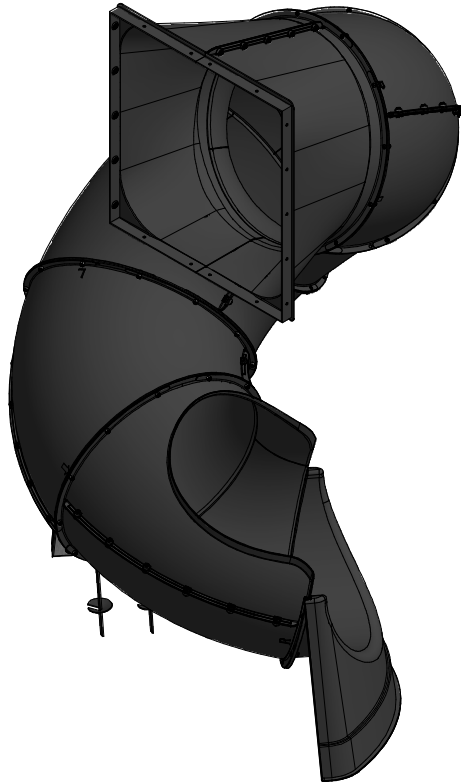

Part Number

9198074 TUBE SLIDE-RH FOOTPRINT

Sheet

1 OF 3

DRAWN BY	CB	DESCRIPTION	TUBE SLIDE RIGHT EXIT
DATE	12/11/2019	PART NUMBER	9198074 TUBE SLIDE-RH FOOTPRINT
		REV	

DRAWN BY	CB	DESCRIPTION	TUBE SLIDE RIGHT EXIT
DATE	12/11/2019	PART NUMBER	9198074 TUBE SLIDE-RH FOOTPRINT
		REV	

Part Number

9198074 TUBE SLIDE-RH FOOTPRINT

Sheet

3 OF 3

DRAWN BY	CB	DESCRIPTION	TUBE SLIDE RIGHT EXIT
DATE	12/11/2019	PART NUMBER	9198074 TUBE SLIDE-RH FOOTPRINT
		REV	