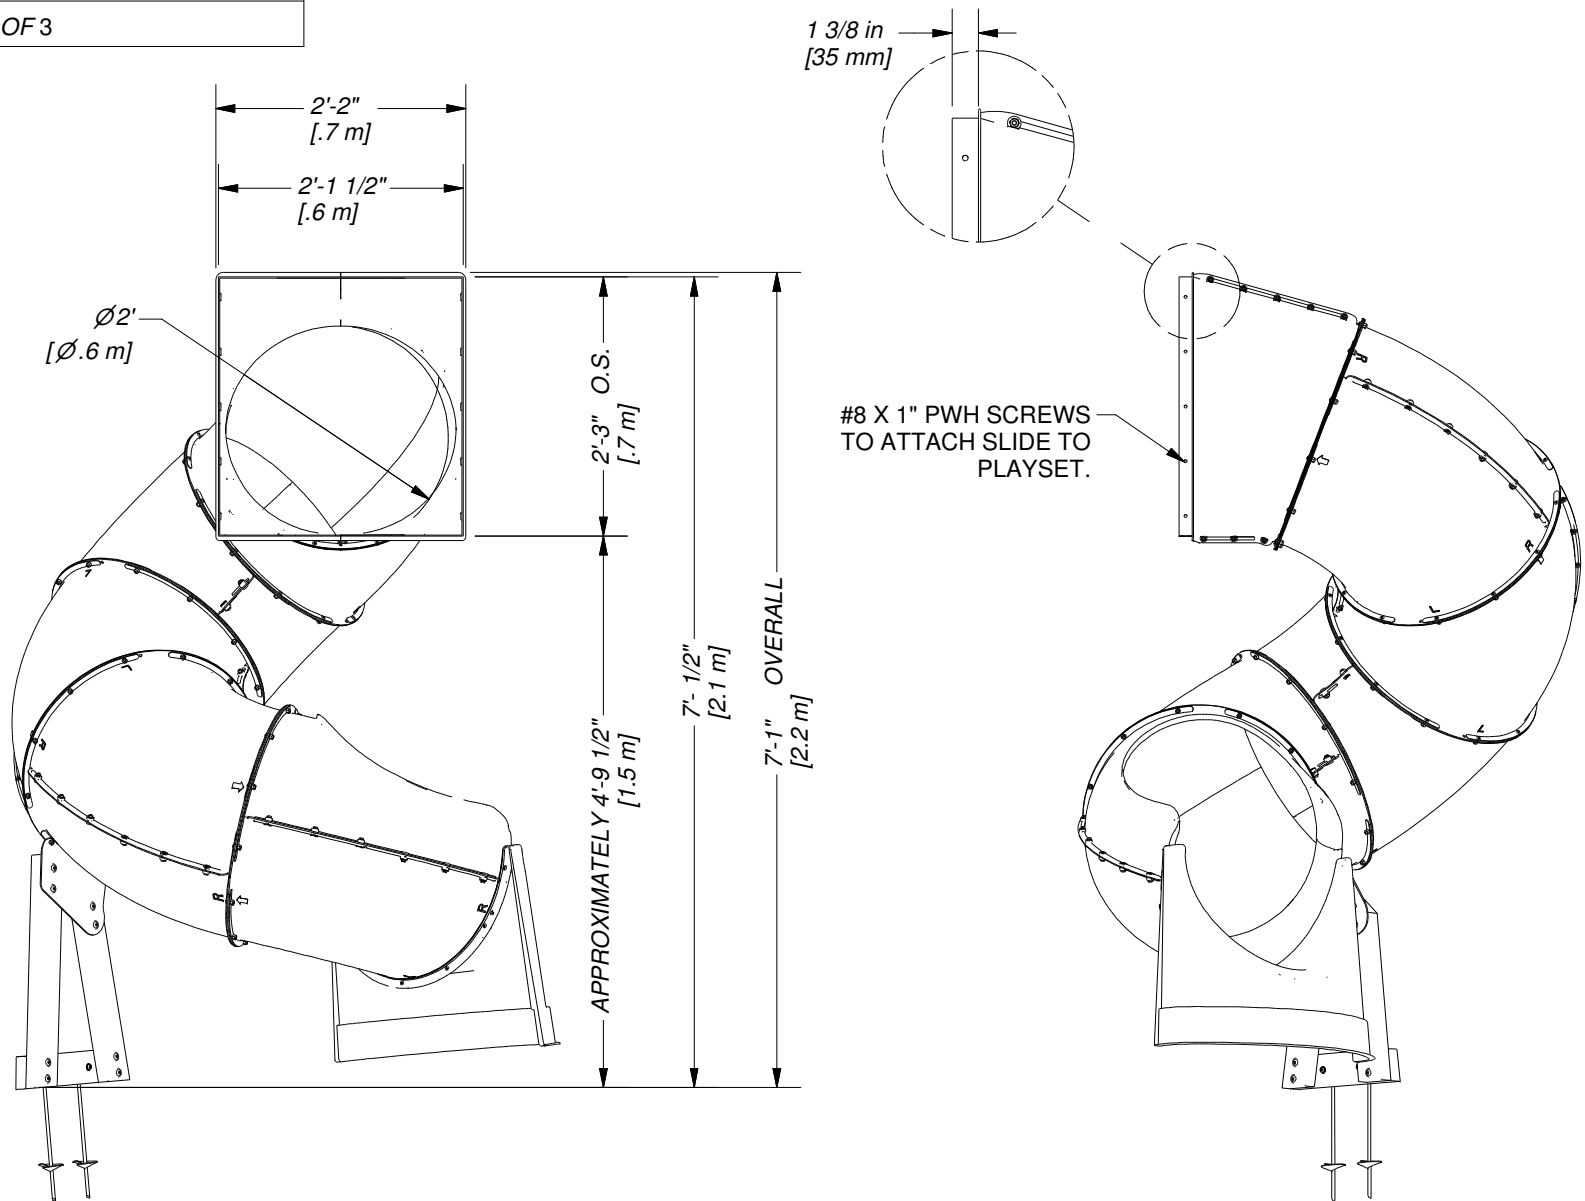

Part Number

9198074 TUBE SLIDE-RH FOOTPRINT

Sheet

1 OF 3

DRAWN BY	CB	DESCRIPTION	TUBE SLIDE RIGHT EXIT
DATE	12/11/2019	PART NUMBER	9198074 TUBE SLIDE-RH FOOTPRINT
		REV	

DRAWN BY	CB	DESCRIPTION	TUBE SLIDE RIGHT EXIT
DATE	12/11/2019	PART NUMBER	9198074 TUBE SLIDE-RH FOOTPRINT
		REV	

Part Number

9198074 TUBE SLIDE-RH FOOTPRINT

Sheet

3 OF 3

DRAWN BY	CB	DESCRIPTION	TUBE SLIDE RIGHT EXIT
DATE	12/11/2019	PART NUMBER	9198074 TUBE SLIDE-RH FOOTPRINT
		REV	