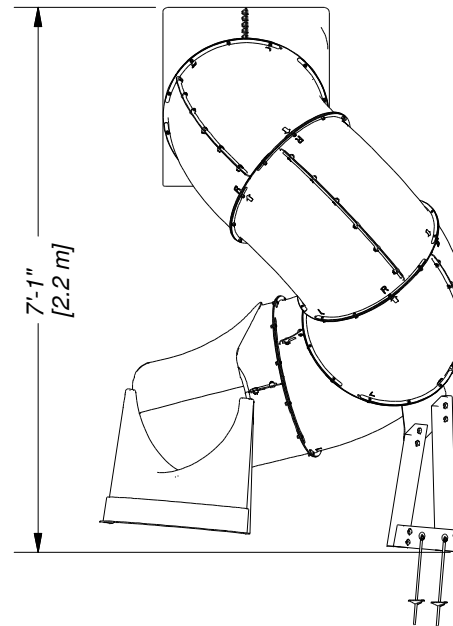

Part Number

9198074 TUBE SLIDE-RH FOOTPRINT

Sheet

1 OF 3

DRAWN BY	CB	DESCRIPTION	TUBE SLIDE RIGHT EXIT
DATE	12/11/2019	PART NUMBER	9198074 TUBE SLIDE-RH FOOTPRINT
		REV	

DRAWN BY	CB	DESCRIPTION	TUBE SLIDE RIGHT EXIT
DATE	12/11/2019	PART NUMBER	9198074 TUBE SLIDE-RH FOOTPRINT
		REV	

Part Number

9198074 TUBE SLIDE-RH FOOTPRINT

Sheet

3 OF 3

DRAWN BY	CB	DESCRIPTION	TUBE SLIDE RIGHT EXIT
DATE	12/11/2019	PART NUMBER	9198074 TUBE SLIDE-RH FOOTPRINT
		REV	