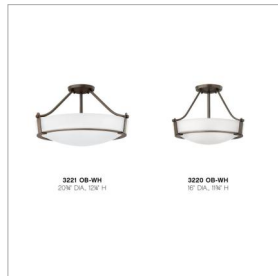

HATHAWAY

3220OB-WH

MEDIUM SEMI-FLUSH MOUNT

Hathaway's striking design features a bold shade held in place by three intersecting, floating arms with unique forged uprights and ring detail for a modern style.

DETAILS	
FINISH:	Olde Bronze
MATERIAL:	Metal
GLASS:	Etched
DIMMABLE:	YES - WITH DIMMABLE LAMP (NOT INCLUDED)

DIMENSIONS	
WIDTH:	16"
HEIGHT:	11.8"
WEIGHT:	9lb

LIGHT SOURCE	
LIGHT SOURCE:	Socketed
WATTAGE:	3-14w Med. LED, 100w Equiv.
VOLTAGE:	120v

MOUNTING	
CANOPY:	5.75" Dia.

SHIPPING	
CARTON LENGTH:	17
CARTON WIDTH:	17
CARTON HEIGHT:	11
CARTON WEIGHT:	12

PRODUCT DETAILS:

- Dry Rated
- Merging the best of traditional and modern elements with a sophisticated and streamlined look