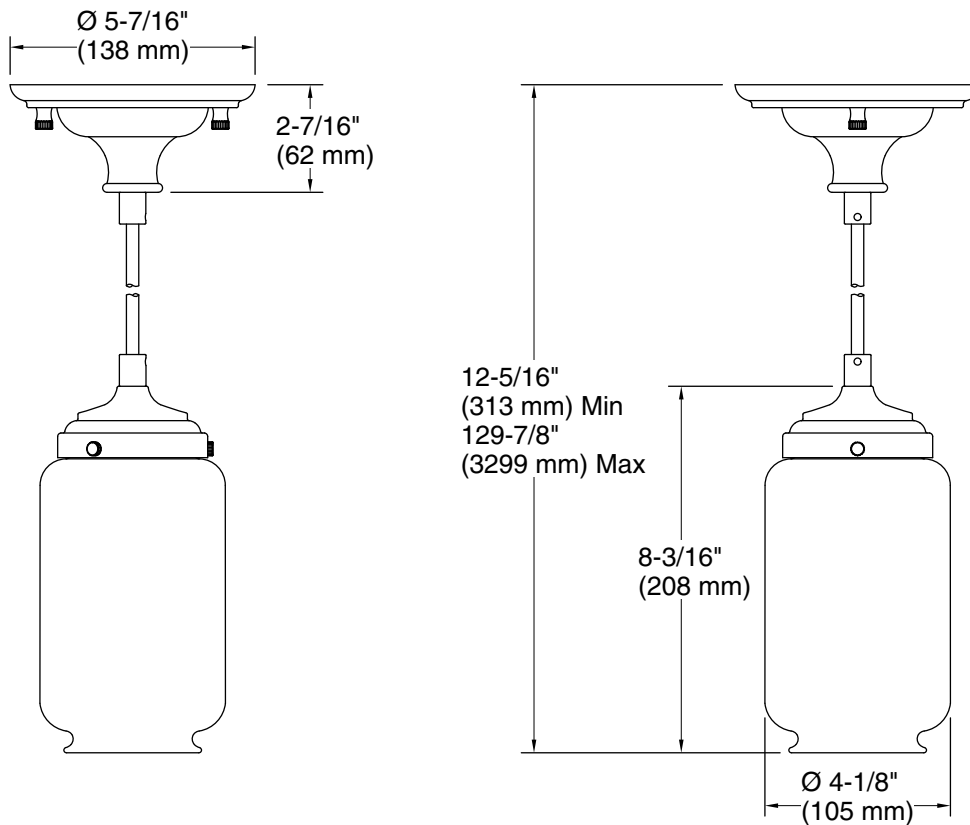

Required Electrical Service

One dedicated circuit required.

Lights: 120 V, 0.333 A, 60 Hz

Technical Information

All product dimensions are nominal.

Material: Brass
Number of Lights: 1
Lighting Type: Socket-based
Socket Type: E-26 Medium
Number of Shades: 2
Shade Type: Frosted Glass
Hanging Type: Cord
Height: $12\text{-}5/16''$ (312 mm) -
 $129\text{-}7/8''$ (3299 mm)
Electrical component rating: Socket Rating: 60 Hz, 40 W, 450
Lumens, 3000K