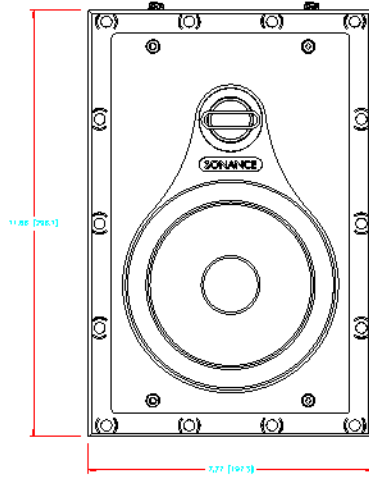

FRONT

BACK/MINIMUM CUTOUT

MOUNTING DEPTH

GRILLE

ISOMETRIC

SONANCE

212 Avenida Fabricante, San Clemente, CA. 92630
 800 582-7777 949 492-7777 FAX 949 361-5578
 www.sonance.com

VP66TL

SCALE: 1:1	DRWN BY:	DRWN - PART NUMBER	REV.
SHEET	OF	RELEASED ON:	