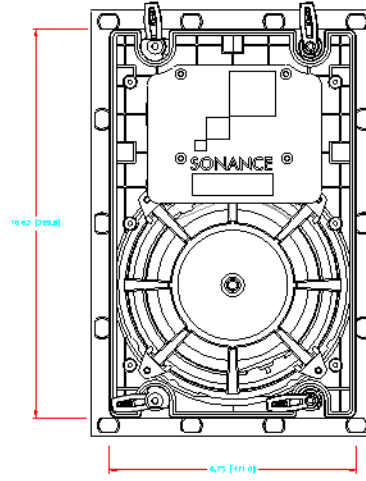

FRONT

BACK/MINIMUM CUTOUT

MOUNTING DEPTH

GRILLE

ISOMETRIC

SONANCE

212 Avenida Fabricante, San Clemente, CA. 92630
 800 582-7777 949 492-7777 FAX 949 361-5578
 www.sonance.com

VP66TL

SCALE: 1:1	DRWN BY:	DRWN - PART NUMBER	REV.
SHEET	OF	RELEASED ON:	