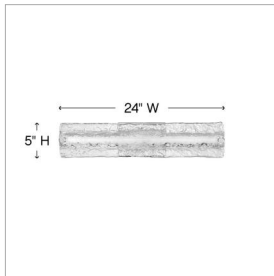

LUCENT

52093CM

MEDIUM LED VANITY

Lucent's wave of thick art glass with subtle cool undertones washes over a chrome base and integrated LEDs, illuminating and transforming your space with brilliant light. When mounted above a vanity, a minimalist profile enhanced by an exceptional light pattern makes a maximum impression in any modern bathroom.

DETAILS	
FINISH:	Chrome
MATERIAL:	Steel
GLASS:	Lava
DIMMABLE:	YES - CL TYPE DIMMER (SSL7A)

DIMENSIONS	
WIDTH:	24"
HEIGHT:	5"
WEIGHT:	8.5lb
BACK PLATE:	7"W X 5"H
EXTENSION:	3"
TOP TO OUTLET:	2.5"

LIGHT SOURCE	
LIGHT SOURCE:	Integrated LED
LED NAME:	LEVO98-532
WATTAGE:	36w LED *Included
VOLTAGE:	120v
LUMENS:	2900
CRI:	93
INCANDESCENT EQUIVALENCY:	4 x 60w
DIMMABLE:	YES - CL TYPE DIMMER (SSL7A)

SHIPPING	
CARTON LENGTH:	29
CARTON WIDTH:	8.5
CARTON HEIGHT:	8
CARTON WEIGHT:	10

PRODUCT DETAILS:

- Invisimount hardware is hidden on the backplate for a clean silhouette
- This fixture can be mounted vertically
- This fixture can be mounted horizontally
- Damp Rated
- ADA compliant design provides added accessibility and maximum clearance
- LED components carry a 5-year limited warranty
- Bold silhouette with dramatic details creates a modern statement
- This design features a sparkling, reflective chrome finish