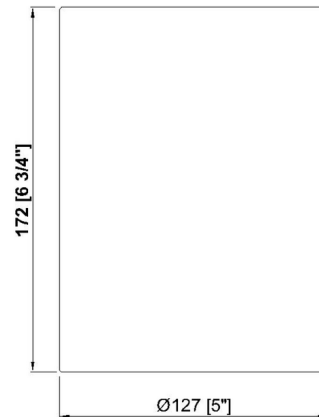

### Specifications

COLOR	N/A
BODY FINISH	Rubbed Brass
WATTAGE	9W
DIMMER	Standard 120V
DIMENSIONS	5"W x 6.75"H
BULB NOT INCLUDED	1 x A19/Medium (E26)/9W/120V LED
COUNTRY OF ORIGIN	India

CLICK TO VIEW PRODUCT