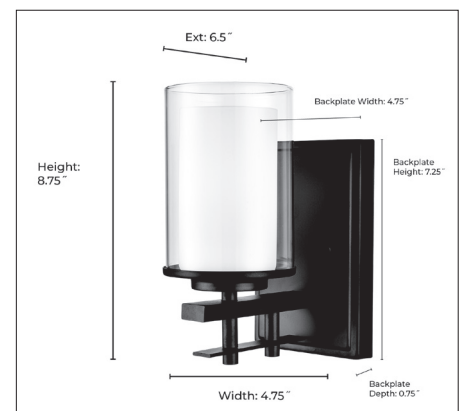

5501

HUDERSON ONE LIGHT SCONCE

FINISH

BN - Brushed Nickel
MB - Matte Black
MG - Modern Gold

DIMENSIONS

Width 4.75"
Height 8.75"
Depth 6.5"
Backplate Width 4.75"
Backplate Height 7.25"
Backplate Depth 0.75"
Weight 2.8 lbs

MATERIAL

Steel

GLASS

Outside Glass Clear
Inside Glass Etched White

LAMPING

Bulbs 1-Medium
Bulb Base Medium (E26)
Watts per Bulb 60W
Voltage 120V
Total Wattage 60W
Bulbs Included No

CERTIFICATION

UL Listed Damp Location

ITEM NUMBER

SKUs
5501 BN
5501 MB
5501 MG

5501 MB

5501 MG

Millennium Lighting
105 Declaration Drive
McDonough, GA 30253
www.millenniumlighting.com