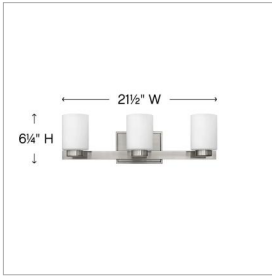

MILEY

5053BN-LED

MEDIUM THREE LIGHT VANITY

Miley's chic design complements a variety of décors with its sleek lines and elegant glass shape. The cast stepped back plate and cast glass holders in Chrome or Brushed Nickel finishes add to its beauty.

DETAILS	
FINISH:	Brushed Nickel
MATERIAL:	Metal
GLASS:	Etched White
DIMMABLE:	YES - CL TYPE DIMMER (SSL7A)

DIMENSIONS	
WIDTH:	21.5"
HEIGHT:	6.3"
WEIGHT:	5.3lb
BACK PLATE:	6.5"W X 4.5"H
EXTENSION:	5.5"
TOP TO OUTLET:	4"

LIGHT SOURCE	
LIGHT SOURCE:	Socketed
LED NAME:	EG9L-5
WATTAGE:	3-5w G9 LED *Included
VOLTAGE:	120v
LUMENS:	1650
CRI:	90
INCANDESCENT EQUIVALENCY:	3 x 50w
DIMMABLE:	YES - CL TYPE DIMMER (SSL7A)

SHIPPING	
CARTON LENGTH:	27.5
CARTON WIDTH:	8
CARTON HEIGHT:	7.5
CARTON WEIGHT:	6