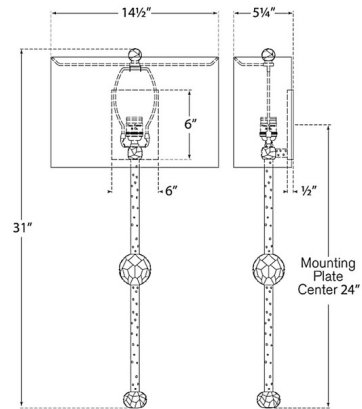

Shown in gild / linen

CLICK TO VIEW PRODUCT

Notes: