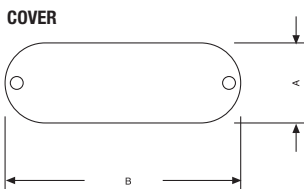

- Two choices of gasket materials available: fiber or neoprene

**Compliances**

- – Standard 514B
- – C22.2 #18

ESCV SERIES

EGKV AND EGKN SERIES

**ORDERING INFORMATION - DIMENSIONS**

COVERS – ALUMINUM				
CATALOG NUMBER	TRADE SIZE	UNITY CTN. QTY.	SHIP CTN. QTY.	UPC BAR CODE
ESCV-1	1/2"	10	100	—
ESCV-2	3/4"	10	100	—
ESCV-3	1"	10	100	—
ESCV-4	1-1/4" – 1-1/2"	10	50	—
ESCV-5	2"	—	50	—
ESCV-6	2-1/2" – 3"	—	5	—
ESCV-7	3-1/2" – 4"	—	5	—

GASKETS – FIBER TYPE				
CATALOG NUMBER	TRADE SIZE	UNITY CTN. QTY.	SHIP CTN. QTY.	UPC BAR CODE
EGKV-1	1/2"	100	1000	—
EGKV-2	3/4"	100	1000	—
EGKV-3	1"	100	1000	—
EGKV-4	1-1/4" – 1-1/2"	50	500	—
EGKV-5	2"	50	500	—

GASKETS – NEOPRENE TYPE				
CATALOG NUMBER	TRADE SIZE	UNITY CTN. QTY.	SHIP CTN. QTY.	UPC BAR CODE
EGKN-1	1/2"	100	1000	—
EGKN-2	3/4"	100	1000	—
EGKN-3	1"	100	1000	—
EGKN-4	1-1/4" – 1-1/2"	50	500	—
EGKN-5	2"	50	500	—
EGKN-6	2-1/2" – 3"	—	10	—
EGKN-7	3-1/2" – 4"	—	10	—

DIMENSIONS			
CATALOG NUMBER	TRADE SIZE	A	B
ESCV-1	1/2"	1-3/8"	3-29/32"
ESCV-2	3/4"	1-9/16"	4-11/16"
ESCV-3	1"	1-25/32"	5-3/8"
ESCV-4	1-1/4" – 1-1/2"	2-1/2"	7-1/4"
ESCV-5	2"	3-1/8"	9-1/2"
ESCV-6	2-1/2" – 3"	4-1/2"	12-1/4"
ESCV-7	3-1/2" – 4"	5-29/64"	14-13/64"