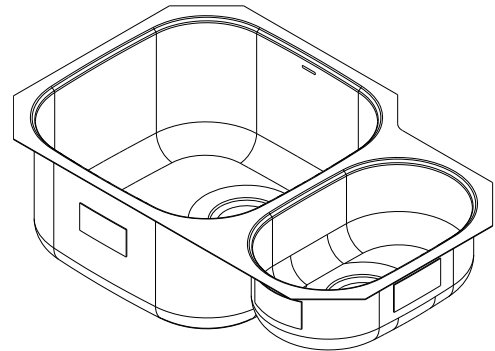

Undertone®
30-3/4" undermount double-bowl kitchen sink
K-3355

Features

- 33" (838 mm) minimum base cabinet width
- Large/small bowls with high/low design
- 9-1/2" depth left bowl and 5-1/2" depth right bowl
- Includes installation hardware

Material

- Premium 18-gauge stainless steel

Installation

- Undermount

Recommended Products/Accessories

- K-6389 Sink rack for Undertone® sinks
- K-8801 Sink drain and strainer with tailpiece
- K-8799 Sink drain and strainer basket
- K-23726 Drain treatment
- K-23729 Stainless steel cleaner

Optional Products/Accessories

- K-11352 Disposal Flange with Stopper

Included Components

- 91915 Hardware Kit

Codes/Standards

ASME A112.19.3/CSA B45.4

**KOHLER® Stainless Steel Sinks
Lifetime Limited Warranty**

See website for detailed warranty information.