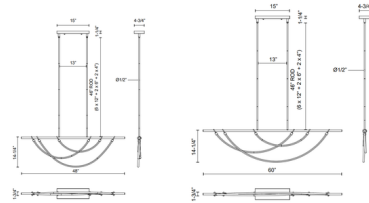

Description

The Aryas Linear Island Light is inspired by haute couture jewelry. This necklace type linear piece features three ribbons of illumination that cast warm shadows across your room. The ribbons can be adjusted slightly over the slim bar. Sloped ceiling up to 45 degrees.

Shown in vintage brass / frosted

Specifications

COLOR Frosted
BODY FINISH Vintage Brass
WATTAGE 45W
DIMMER Low Voltage Electronic
DIMENSIONS 60"L x 1.75"W x 14.25"H
INTEGRATED LED MODULE 3 x LED/15W/120-277V LED
COUNTRY OF ORIGIN China

Technical Information

PRODUCT DIMENSIONS Downrods: Two 4", Two 6" and Six 12" Included
COLOR RENDERING 90 CRI
LAMP COLOR 3000K
LUMENS/WATT 255.00
LUMINOUS FLUX 3825 lumens

CLICK TO VIEW PRODUCT

Notes: