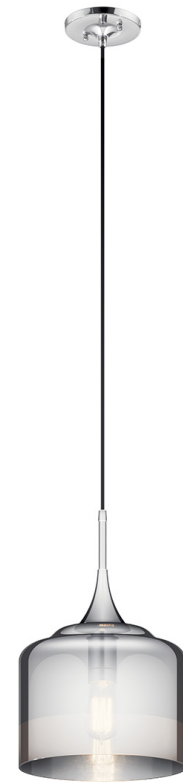

SPECIFICATIONS

Certifications/Qualifications

Prop65	No
DarkSky Approved	No
Location Rating	Dry
	kichler.com/warranty

Dimensions

Height	16.75"
Overall Height	115"
Weight	4.73 LBS
Canopy Width	5"
Canopy Depth	1"

Electrical

Input Voltage	120 V
---------------	-------

Light Source

Light Source	Bulb
Lamp Included	Not Included
# Of Bulbs/LED Modules	1
Max Or Nominal Watt	100 W
Lamp Type	A19
Socket Type	E26 (Medium)
Dimmable	Yes
Dimmable Notes	Dimmable when used with dimmer switch (sold separately); when using LED bulbs, see bulb manufacturer dimming specifications.

Mounting/Installation

Interior/Exterior	Interior Product
Mounting Style	CORD HUNG
Mounting Weight	1.5 LBS
Modular	No
Lead Wire Length	114

FIXTURE ATTRIBUTES

Housing/Glass

Primary Material	Glass, Steel
Shade Included	No

Product/Ordering Information

SKU	43354CH
Finish	Chrome
UPC	783927482097

Finishes

Chrome

ALSO IN THIS FAMILY

43359CH