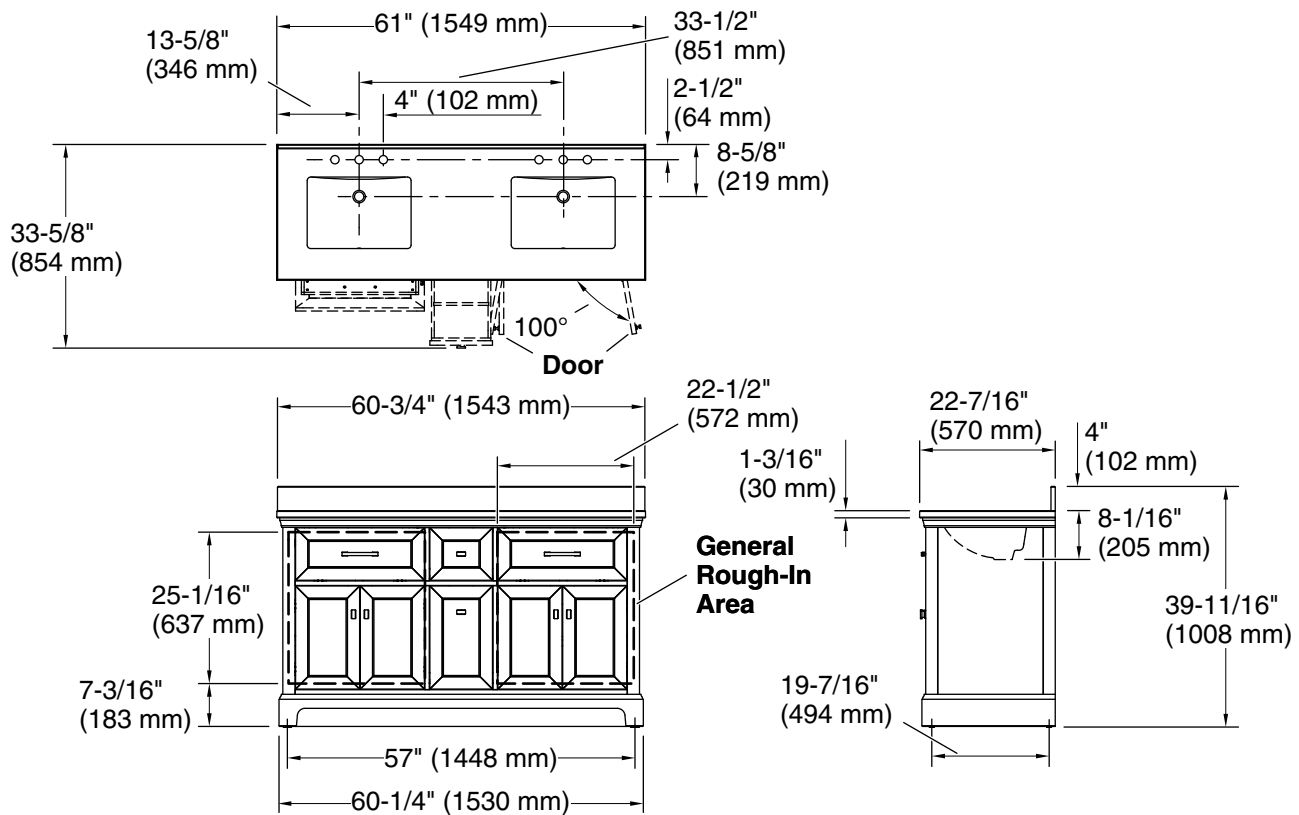

Technical Information

All product dimensions are nominal.

Lighting included: No

Notes

Install this product according to the installation instructions.

Select the type of fastener based upon the wall material. Two 250 lb (113.4 kg) minimum load bearing fasteners are recommended.