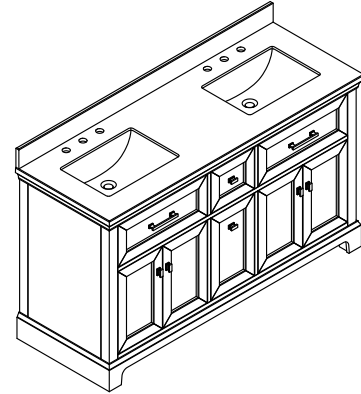

Features

- Set includes cabinet, precut quartz vanity top, backsplash, sinks, cabinet hardware
- Convenient tilt-down drawer under each basin for storing smaller, frequently-used items
- Four full-extension 17" (432 mm) drawers with soft-close side-mount slides
- Three-way adjustable slow-close door hinges for easy cabinet access
- 20" (508 mm) cabinet interior provides ample storage space
- Finish-matched cabinet interior offers generous clearance for plumbing
- Vanity top has 8" (203 mm) widespread faucet holes; requires deck-mount faucets (sold separately)
- Vibrant® Brushed Nickel hardware included on White vanities, Vibrant Brushed Moderne Brass hardware on Ferrous Grey and Tidal Blue vanities, and Matte Black hardware on Light Oak vanities
- White (GWT) quartz vanity top and backsplash add beauty and long-lasting durability
- Coordinates with White (GWT) quartz side splash (sold separately)

Material

- Vitreous china sinks
- Solid wood and moisture-resistant MDF

Installation

- Separate vanity top makes for simplified installation
- Easy installation – no special tools required

Recommended Products/Accessories

K-38554 4" x 21-11/16" quartz side splash

Codes/Standards

ASME A112.19.2/CSA B45.1

KOHLER® One-Year Limited Warranty

See website for detailed warranty information.

Available Colors/Finishes

Color tiles intended for reference only.

Color	Code	Description
	0	White
	DWG	Ferrous Grey
	TDB	Tidal Blue
	WEK	Light Oak
	DAK	Draper Oak
	UMG