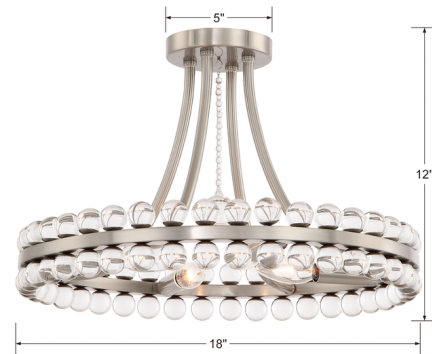

Lightology

lightology.com
866-954-4489
03-22-26

Project: _____

Company: _____

Location: _____ Fixture Type: _____

SPEC #: **CRY610783**

Approved On: _____ Approved By: _____

Clover Semi Flush Ceiling Light By Crystorama

Description

The Clover Semi Flush Ceiling Light features glimmering rows of hand blown glass balls and smooth curves finished in Brushed Nickel or Aged Brass. Four 40 watt, 120 volt B10 candelabra base bulbs are required, but not included. 18 inch width x 12 inch height. UL listed.

Shown in aged brass / clear

Specifications

COLOR	Clear
BODY FINISH	Aged Brass
WATTAGE	160W
DIMMER	Standard 120V
DIMENSIONS	18"W x 12"H
BULB NOT INCLUDED	4 x B10/Candelabra (E12)/40W/120V Incandescent
COUNTRY OF ORIGIN	China