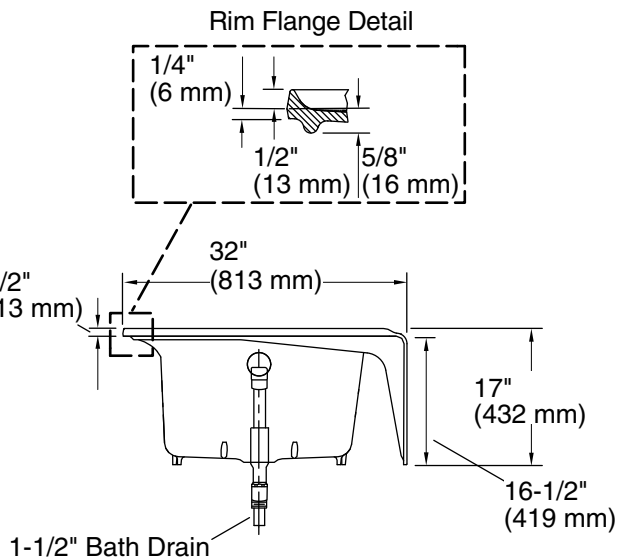

Features

- Clean lines and streamlined style add contemporary appeal to any bathroom
- 16-1/2" apron height for easy entry and exit
- Standard size simplifies installation in remodels
- Safeguard® slip-resistant surface provides excellent traction underfoot
- Wide ledges for extra storage space

ASME A112.19.1/CSA B45.2
ASTM F462
ADA
ICC/ANSI A117.1

KOHLER® Enameled Cast Iron Bath and Shower Base Lifetime Limited Warranty

See website for detailed warranty information.

Available Colors/Finishes

Color tiles intended for reference only.

Color	Code	Description
-------	------	-------------

	0	White
	96	Biscuit

No change in measurement if connected with drain illustrated. (K-7259)

Technical Information

All product dimensions are nominal.

Drain location:	Left
Basin area, bottom:	50-3/4" x 20-5/16" (1289 mm x 516 mm)
Basin area, top:	58-7/16" x 22-5/8" (1484 mm x 575 mm)
Weight:	380 lbs (172.4 kg)
Minimum floor load:	57 lbs/ft ² (278.3 kg/m ²)
Water depth:	11-11/16" (297 mm)
Water capacity:	49 gal (185.5 L)
Minimum flat for door:	2-9/16" (65 mm)

Notes

Measure your actual product for rough-in details.

Install this product according to the installation instructions.

The hot water supply should be 70% of the capacity of the bath or greater. Installations will vary.