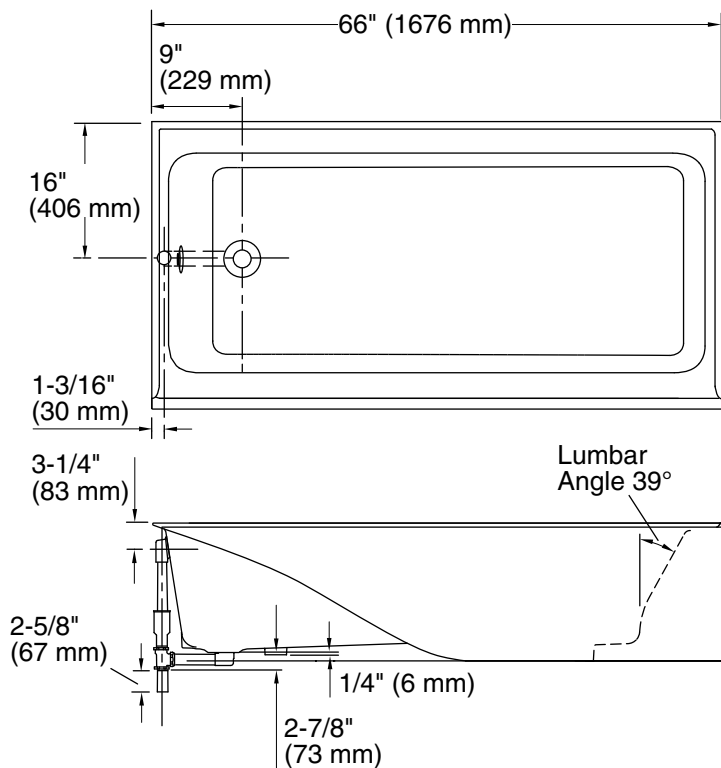

Features

- Clean lines and streamlined style add contemporary appeal to any bathroom
- 16-1/2" apron height for easy entry and exit
- Standard size simplifies installation in remodels
- Safeguard® slip-resistant surface provides excellent traction underfoot
- Wide ledges for extra storage space

Color	Code	Description
-------	------	-------------

	0	White
	96	Biscuit

No change in measurement if connected with drain illustrated. (K-7259)

Technical Information

All product dimensions are nominal.

Drain location:	Left
Basin area, bottom:	50-3/4" x 20-5/16" (1289 mm x 516 mm)
Basin area, top:	58-7/16" x 22-5/8" (1484 mm x 575 mm)
Weight:	380 lbs (172.4 kg)
Minimum floor load:	57 lbs/ft ² (278.3 kg/m ²)
Water depth:	11-11/16" (297 mm)
Water capacity:	49 gal (185.5 L)
Minimum flat for door:	2-9/16" (65 mm)

Notes

Measure your actual product for rough-in details.

Install this product according to the installation instructions.

The hot water supply should be 70% of the capacity of the bath or greater. Installations will vary.