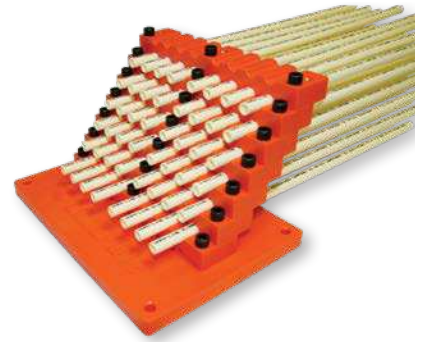

MICRO ACCESSORIES

MICRODUCT MOUNTING BRACKET

- Expandable modular system designed to organize multiple MicroDucts at termination
- Small and compact, requiring a minimum amount of mounting space; ideal for MDU installations
- Additional brackets can be added as needed; when ordering the Wall Mounting Plate Kit, please note you will also need to order a Top Mounting Bracket to complete the first row

MOUNTING BRACKET: FULLY ASSEMBLED FIRST ROW

Order: (1) Wall Mounting Plate Kit which includes:
One (1) Wall Plate + One (1) Base Mounting Bracket

AND order (1) Top Mounting Bracket to complete first row.

For each additional row of MicroDucts, order only
One (1) Mounting Bracket per row of MicroDucts.

WALL MOUNTING PLATE KIT

8" x 5.5" x 0.5" (l x w x h)

Includes

- wall plate
- base bracket
- 3 screws

assembled

TOP MOUNTING BRACKET

Secures each row of MicroDucts,
includes 3 screws

8.5mm: 6.75" x 1.25" x 0.5"

12.7mm: 6.75" x 1.25" x 0.5"

16mm: 6.875" x 1.25" x 0.75"

Includes

- top bracket
- 3 screws

+1 800 847 7661
WWW.DURALINE.COM