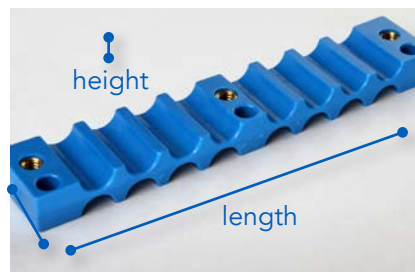

MOUNTING BRACKET: FULLY ASSEMBLED FIRST ROW

Order: (1) Wall Mounting Plate Kit which includes:
One (1) Wall Plate + One (1) Base Mounting Bracket

AND order (1) Top Mounting Bracket to complete first row.

For each additional row of MicroDucts, order only
One (1) Mounting Bracket per row of MicroDucts.

WALL MOUNTING PLATE KIT

8" x 5.5" x 0.5" (l x w x h)

Includes

- wall plate
- base bracket
- 3 screws

assembled

TOP MOUNTING BRACKET

Secures each row of MicroDucts,
includes 3 screws

8.5mm: 6.75" x 1.25" x 0.5"

12.7mm: 6.75" x 1.25" x 0.5"

16mm: 6.875" x 1.25" x 0.75"

Includes

- top bracket
- 3 screws

+1 800 847 7661
WWW.DURALINE.COM