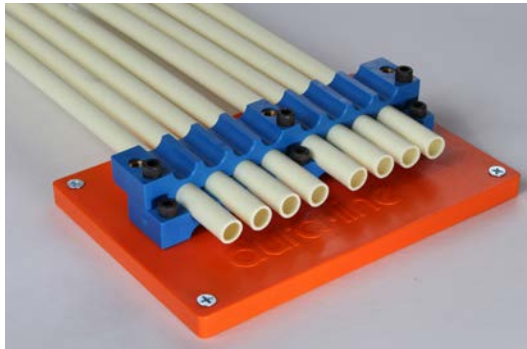

MICRO ACCESSORIES

MICRODUCT MOUNTING BRACKET

- Expandable modular system designed to organize multiple MicroDucts at termination
- Small and compact, requiring a minimum amount of mounting space; ideal for MDU installations
- Additional brackets can be added as needed; when ordering the Wall Mounting Plate Kit, please note you will also need to order a Top Mounting Bracket to complete the first row

MOUNTING BRACKET: FULLY ASSEMBLED FIRST ROW

Order: (1) Wall Mounting Plate Kit which includes:
One (1) Wall Plate + One (1) Base Mounting Bracket

AND order (1) Top Mounting Bracket to complete first row.

For each additional row of MicroDucts, order only
One (1) Mounting Bracket per row of MicroDucts.

WALL MOUNTING PLATE KIT

8" x 5.5" x 0.5" (l x w x h)

Includes

- wall plate
- base bracket
- 3 screws

assembled

TOP MOUNTING BRACKET

Secures each row of MicroDucts,
includes 3 screws

8.5mm: 6.75" x 1.25" x 0.5"

12.7mm: 6.75" x 1.25" x 0.5"

16mm: 6.875" x 1.25" x 0.75"

Includes

- top bracket
- 3 screws

+1 800 847 7661
WWW.DURALINE.COM