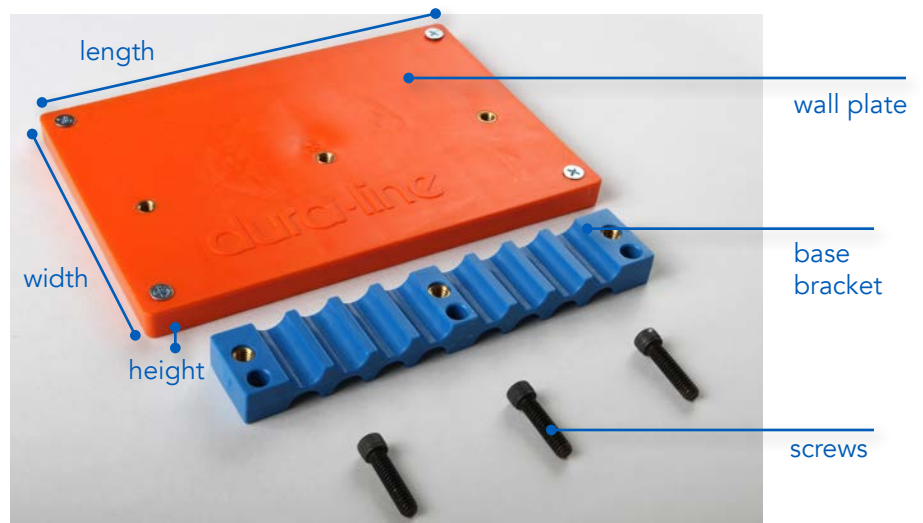

MICRO ACCESSORIES

MICRODUCT MOUNTING BRACKET

- Expandable modular system designed to organize multiple MicroDucts at termination
- Small and compact, requiring a minimum amount of mounting space; ideal for MDU installations
- Additional brackets can be added as needed; when ordering the Wall Mounting Plate Kit, please note you will also need to order a Top Mounting Bracket to complete the first row

MOUNTING BRACKET: FULLY ASSEMBLED FIRST ROW

Order: (1) Wall Mounting Plate Kit which includes:
One (1) Wall Plate + One (1) Base Mounting Bracket

AND order (1) Top Mounting Bracket to complete first row.

For each additional row of MicroDucts, order only
One (1) Mounting Bracket per row of MicroDucts.

WALL MOUNTING PLATE KIT

8" x 5.5" x 0.5" (l x w x h)

Includes

- wall plate
- base bracket
- 3 screws

assembled

TOP MOUNTING BRACKET

Secures each row of MicroDucts,
includes 3 screws

8.5mm: 6.75" x 1.25" x 0.5"

12.7mm: 6.75" x 1.25" x 0.5"

16mm: 6.875" x 1.25" x 0.75"

Includes

- top bracket
- 3 screws

+1 800 847 7661
WWW.DURALINE.COM