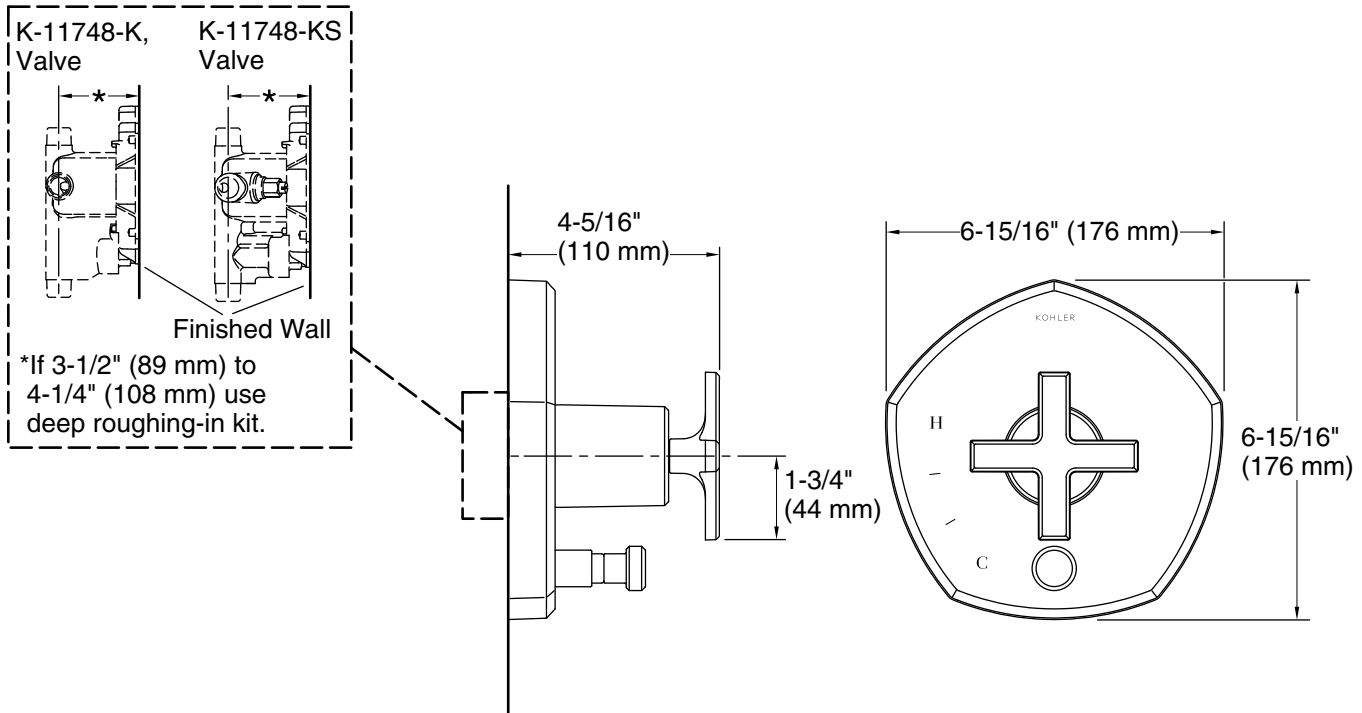

**Technical Information**

All product dimensions are nominal.

**Spout:**

**Notes**

ADA, OBC, CSA B651 compliant when installed to the specific requirements of these regulations.