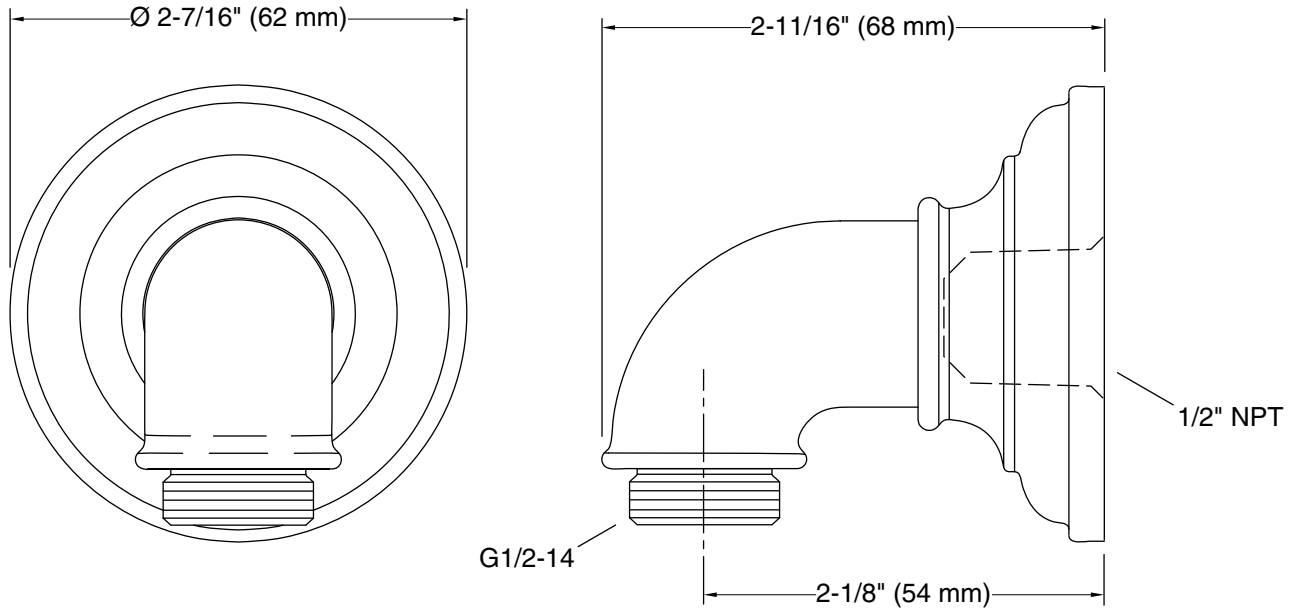

Features

- For use with a handshower and hose (sold separately)
- Includes check valve for backflow prevention
- Coordinates with Artifacts faucets and accessories
- Metal construction

Material

- KOHLER finishes resist corrosion and tarnishing

Installation

- Wall-mount

Codes/Standards

ASME A112.18.1/CSA B125.1

KOHLER® Faucet Lifetime Limited Warranty

See website for detailed warranty information.

Available Colors/Finishes

Color tiles intended for reference only.

Color	Code	Description
	CP	Polished Chrome
	SN	Vibrant® Polished Nickel
	BN	Vibrant® Brushed Nickel
	BV	Vibrant® Brushed Bronze
	TT	Vibrant Titanium
	DR	Deep Bronze

Technical Information

All product dimensions are nominal.