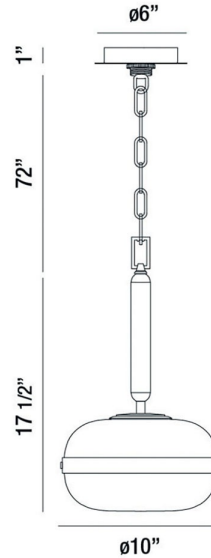

EUROfase

Nottingham, Pendant , 20", Antique Brass

Item No.
37197-018

JOB NAME:

DATE:

TYPE:

COMMENTS:

LIGHT INFORMATION

Light Type Bulb

Bulb Socket E26

Bulb Shape T14

Bulb Included Yes

CRI

Delivered Lumens

Colour Temperature (Kelvin) N/A

Average Hours LED (L70)

DIMENSIONS & WEIGHT

Product Width (In)

Product Height (In) 20

Product Ext (In)

Product Diameter (In) 13.75

Product Weight (Lbs) 6.06

Product Length (In)

INSTALLATION