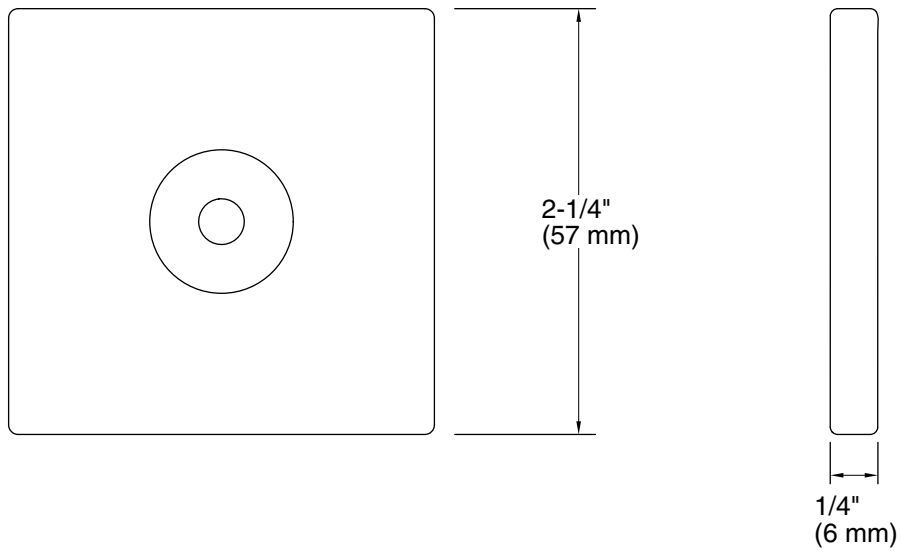

Technical Information

All product dimensions are nominal.

Spout:

Notes

Install this product according to the installation instructions.

ADA compliant when installed to the specific requirements of these regulations.