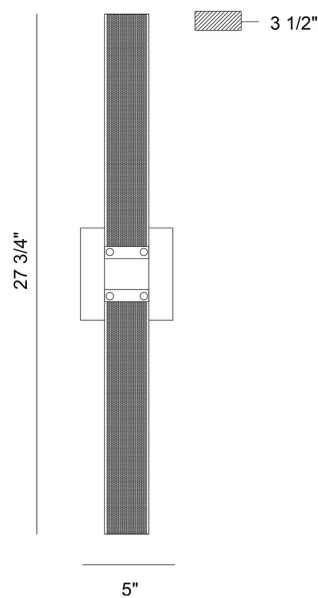

## Admiral, Wall Sconce , 28", Gold-Black Mix

Item No.  
38004-018

JOB NAME:

DATE:

TYPE:

COMMENTS:

### LIGHT INFORMATION

Light Type Integrated LED

Bulb Socket N/A

Bulb Shape N/A

Bulb Included Yes

CRI 90

Delivered Lumens 1395

Colour Temperature (Kelvin) 3000K

### LIGHT INFORMATION (CONT'D.)

Light Wattage 31

Total Wattage 31

### DIMENSIONS & WEIGHT

Product Width (In)

Product Height (In) 27.75

Product Ext (In) 3.75

Product Diameter (In)

Product Weight (Lbs) 5.53

Product Length (In) 5