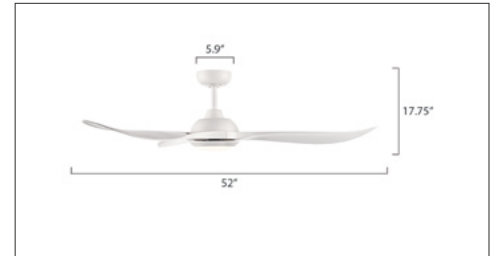

1077WLED-MWW-MWW

Ceiling Fan

Catalog #		Type
Project		Date
Prepared By		

- The Wynleaf 3-blade ceiling fan has a 52-inch blade span.
- The 6-speed fan features up to 5461 CFMs of powerful air movement.
- Featuring an integrated 20-watt LED light kit.
- Title 20 compliant.
- Wet rated for outdoor use.
- Wall control operated.
- Limited manufacturer's warranty: 1 year on components and lifetime on fan motor.

52" 3-Blade LED Indoor/Outdoor Ceiling Fan - Matte White with Matte White Finish Blades and Etched Lens

1077WLED-MWW-MWW_Main.jpg

SPECIFICATIONS				
Finish	Matte White			
Material	Iron,Aluminum Alloy,Rubber,Acrylonitrile Butadiene Styrene (ABS), Polycarbonate (PC)			
Shade	Finish: Etched	Material: Polystyrene		
	Dimensions: 6.4"L x 6.4"W x 1.3"H			
Power	Source: Hardwired	Voltage: 120V		
	Wire Length: 76"	Low Watts: 2.23	High Watts: 23.03	
Smart	Home Enabled:	Compatible Control: No		
Control Type	Wall Control			
Includes	Motion Sensor: No	Emergency Battery Backup:	Photo Cell: No	Hardware: Yes
Canopy	Dimensions: 2.48"H		Diameter: 5.9"	
Backplate	Dimensions:		Diameter:	
Mounting	Slope: Yes		Reverse Capable:	
Light	Type: LED		Direction: Ambient	Uplight: No
Bulb	Type: Integrated LED		Base: Integrated	
	Count:	Wattage: 20	Total Wattage: 20	
	Color Temperature: 3000,3500,4000K			CRI: 82.6
Lumens	Initial: 2100		Delivered: 2176.6	
Features	Dimmable: Yes		CCT: Yes	
Environment	Wet			
Rated Life Hours	35000			
Warranty	Limited manufacturer's warranty: 1 year on components and lifetime on fan motor.			
General Listings	CEC Compliant, UL Listed, Outdoor Listed, Title 20,			

DIMENSIONS	52"L x 52"W x 17.75"H
WEIGHT	10.58 lbs