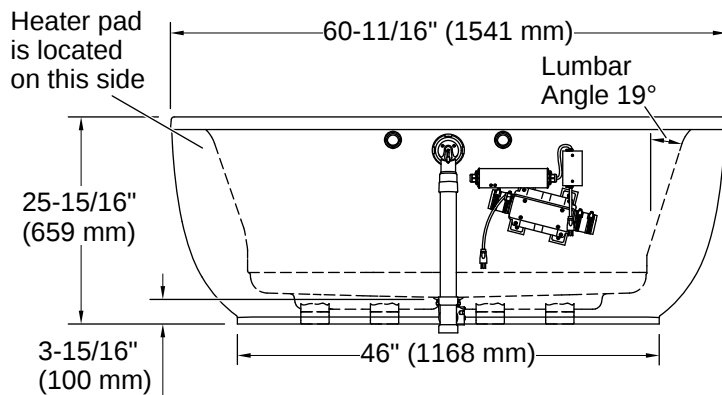

Installation

- Center drain
- PureFlo drains are not recommended for a deck-mount faucet installation
- Remote blower motor installation required (relocation kit is included)

Installation Notes

Install this product according to the installation instructions.

Measure your actual product for rough-in details.

The hot water supply should be 70% of the capacity of the bath or greater. Installations will vary.

If installing a rim-mount faucet, make sure there is no interference above or below the deck before drilling any holes.