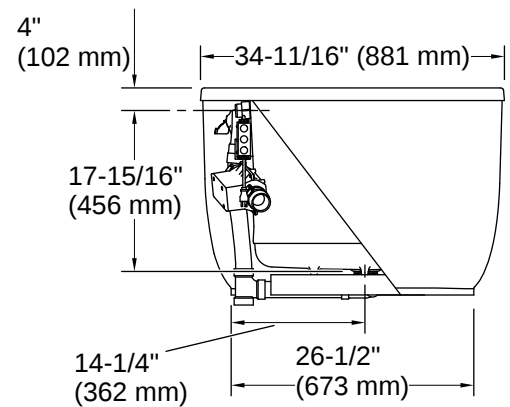

Installation

- Center drain
- PureFlo drains are not recommended for a deck-mount faucet installation
- Remote blower motor installation required (relocation kit is included)

Installation Notes

Install this product according to the installation instructions.

Measure your actual product for rough-in details.

The hot water supply should be 70% of the capacity of the bath or greater. Installations will vary.

If installing a rim-mount faucet, make sure there is no interference above or below the deck before drilling any holes.