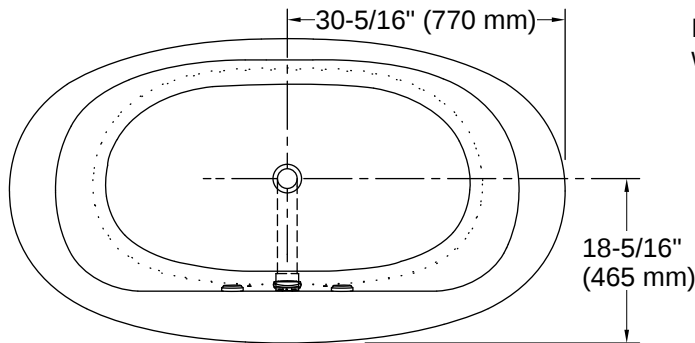

No change in measurements if connected with drain illustrated. (K-T37391-CP)