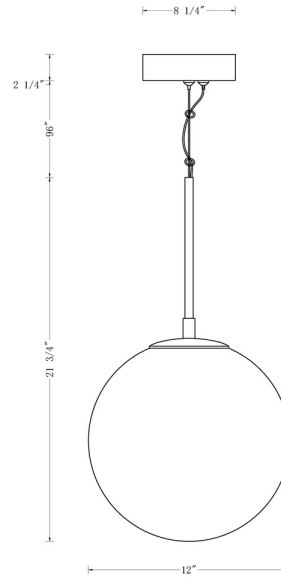

EUROfase

Kepler, Pendant , 12", Gold, Alabaster

Item No.
46766-014

JOB NAME:

DATE:

TYPE:

COMMENTS:

LIGHT INFORMATION

DIMENSIONS & WEIGHT

Product Width (In)

Product Height (In) 21.75

Product Ext (In)

Product Diameter (In) 12

Product Weight (Lbs) 22

Product Length (In)

INSTALLATION