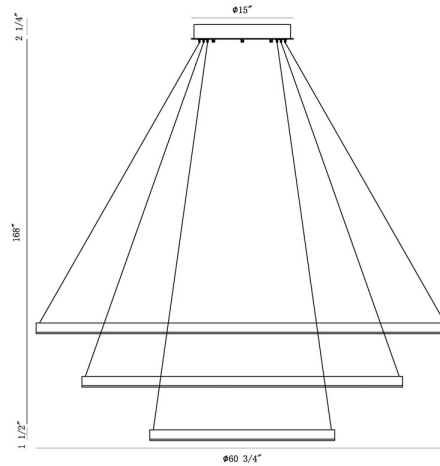

EUROfase

Spunto, Chandelier, 3-Light, 61", Matte Black, White Gl..

Item No.
31474-023

JOB NAME:

DATE:

TYPE:

COMMENTS:

LIGHT INFORMATION

Light Type	Integrated LED
Bulb Socket	N/A
Bulb Shape	N/A
Bulb Included	Yes
CRI	90
Delivered Lumens	7033
Colour Temperature (Kelvin)	3000K
Average Hours LED (L70)	20000
Number of Lights	3
Light Direction	Down
Dimming Method	Triac/Elv
Output Voltage	24
Current Type	DC

LIGHT INFORMATION (CONT'D.)

Light Wattage	55
Total Wattage	165

DIMENSIONS & WEIGHT

Product Width (In)	
Product Height (In)	1.5
Product Ext (In)	
Product Diameter (In)	60.75
Product Weight (Lbs)	43.42
Product Length (In)	