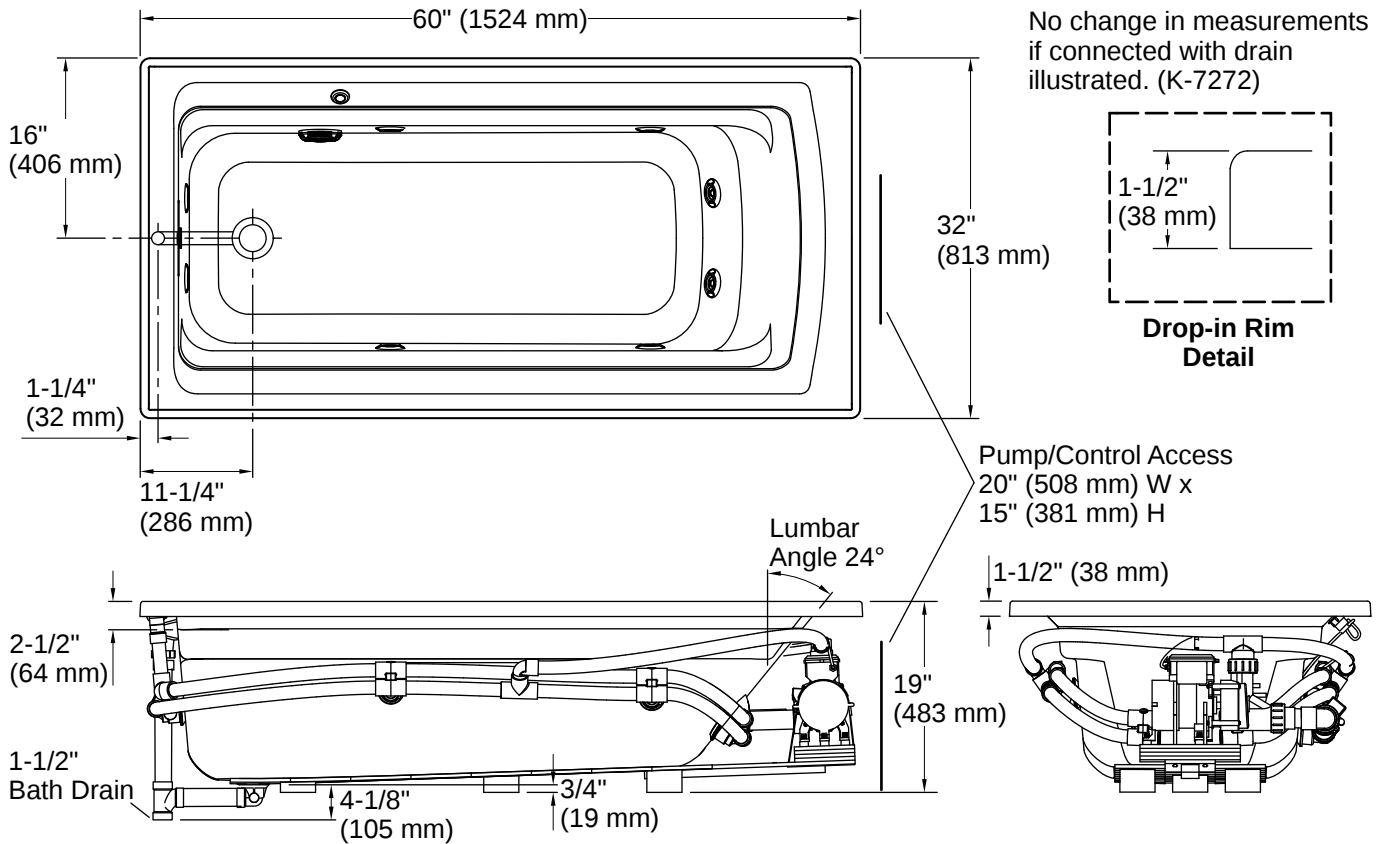

Technical Information

All product dimensions are nominal.

| | |
|------------------------|---|
| Drain Location: | Reversible |
| Drain Hole Diameter: | 2-1/4" (57 mm) |
| Minimum Flat for Door: | 2-1/8" (54 mm) |
| Basin Area, Bottom: | 45-1/8" x 19-11/16" (1146 mm x 500 mm) |
| Basin Area, Top: | 52-3/4" x 25-5/16" (1340 mm x 643 mm) |
| Water Depth: | 15" (381 mm) |
| Water Capacity: | 58 gal (219.6 L) |
| Minimum Floor Load: | 46 lbs/ft ² |
| Weight: | 110 lbs (49.9 kg) |
| Cutout: | Drop-in, 58-1/2" x 30-1/2" (1486 mm x 775 mm) |

Installation

- Reversible drain
- Drop-in
- Requires Clearflo slotted overflow bath drain (sold separately)

Installation Notes

Install this product according to the installation instructions.

Measure your actual product for rough-in details.
 The hot water supply should be 70% of the capacity of the bath or greater. Installations will vary.
 This product is designed for drop-in installation only. It is not suited for use in a three-wall alcove with an overhead shower.
 ADA compliant when installed to the specific requirements of these regulations.