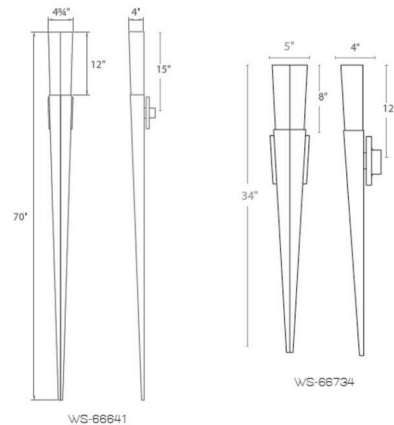

Lightology

lightology.com
866-954-4489
05-07-26

Project: _____
Company: _____
Location: _____ Fixture Type: _____
SPEC #: **MFR415327**
Approved On: _____ Approved By: _____

Elessar Wall Light

By Modern Forms

Description

The Elessar Wall Light magically transforms a room with dramatic elegance. LEDs are hidden behind the striking polished stainless steel stem to provide dramatic indirect light on the wall behind and with a solid crystal topper with bubbles within which project sparkles upward.

Specifications

COLOR . . . . . Crystal
BODY FINISH . . . . . Polished Nickel
WATTAGE 42W
DIMMER . . . . . Low Voltage Electronic
DIMENSIONS . . . . . 4.75"W x 70"H x 4"D
INTEGRATED LED MODULE . . . . . 1 x LED/42W/120-277V LED
COUNTRY OF ORIGIN . . . . . China

Technical Information

COLOR RENDERING . . . . . 90 CRI
LAMP COLOR 3000K
LUMENS/WATT 61.55
LUMINOUS FLUX . . . . . 2585 lumens

Shown in polished nickel / crystal

CLICK TO VIEW PRODUCT

Notes: