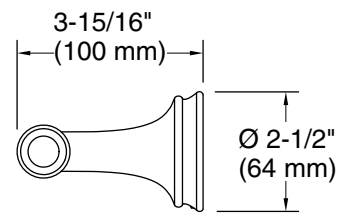

Features

- Pivoting holder makes changing toilet paper quick and simple
- Coordinates with other products in the Bellera collection

Material

- Premium metal construction for durability and reliability
- KOHLER finishes resist corrosion and tarnishing

Technical Information

All product dimensions are nominal.

Material: Zinc

Notes

Install this product according to the installation instructions.