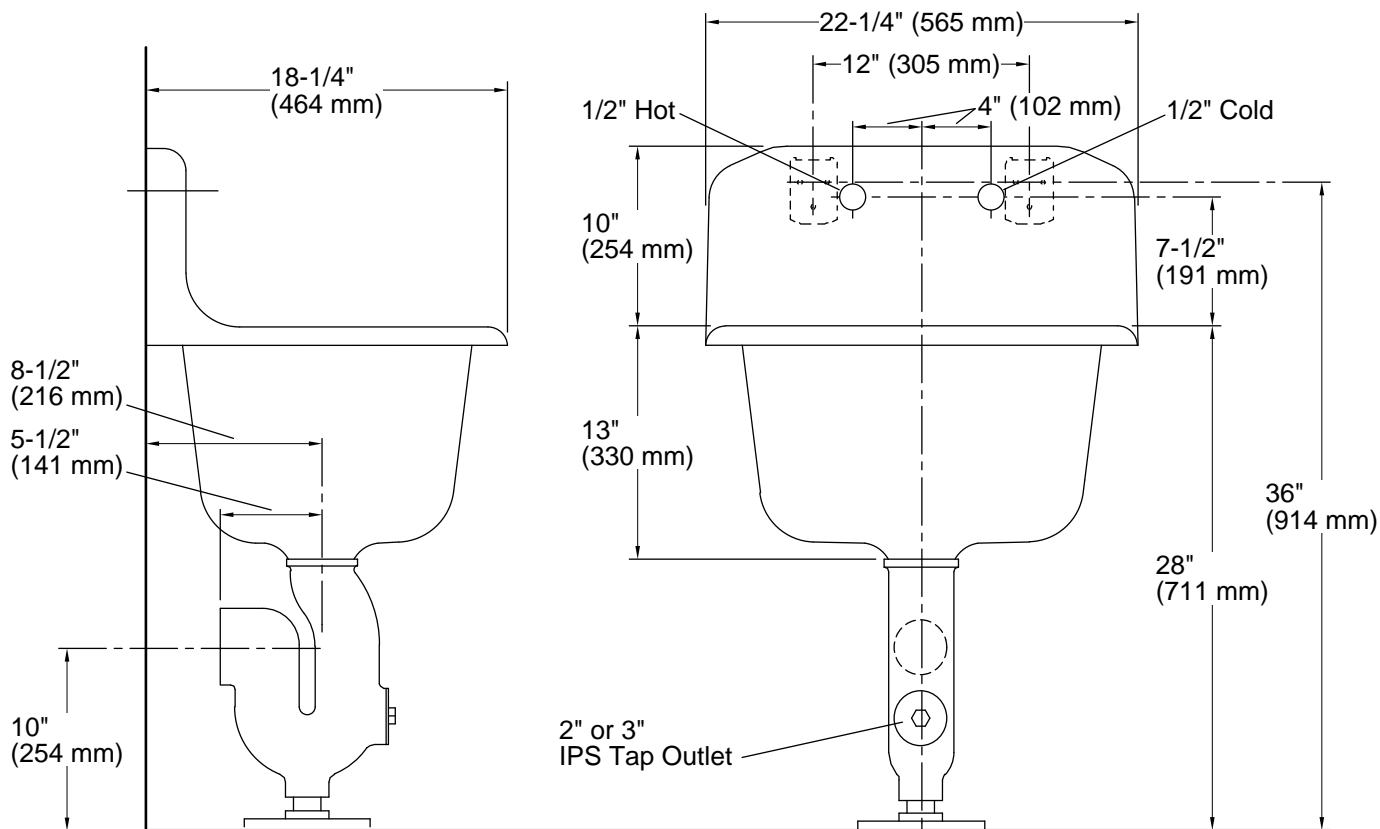

Features

- 22-1/4" (565 mm) x 18-1/4" (464 mm)
- 8" (203 mm) widespread faucet holes
- Stainless steel rim guard adds durability
- Sink exterior is an unpainted, ground-coat surface. Submitted pictures are customer photos that may reflect an alteration to the exterior, such as painting or refinishing, and may no longer reflect the raw elements of the cast iron material as purchased
- Rectangular basin
- Without overflow
- Sink drain with strainer sold separately

Color tiles intended for reference only.

Color	Code	Description
-------	------	-------------

	0	White
---	---	-------

Technical Information

All product dimensions are nominal.

Basin configuration:	Single Bowl
Center(s):	8" (203 mm)
Min. base cabinet width:	26" (660 mm)
Bowl area (Only):	Length: 18" (457 mm) Width: 14" (356 mm) Water depth: 12" (305 mm)
Number of deck holes:	2
Faucet hole(s):	1-1/2" (38 mm)
Drain hole:	3-1/8" (80 mm)