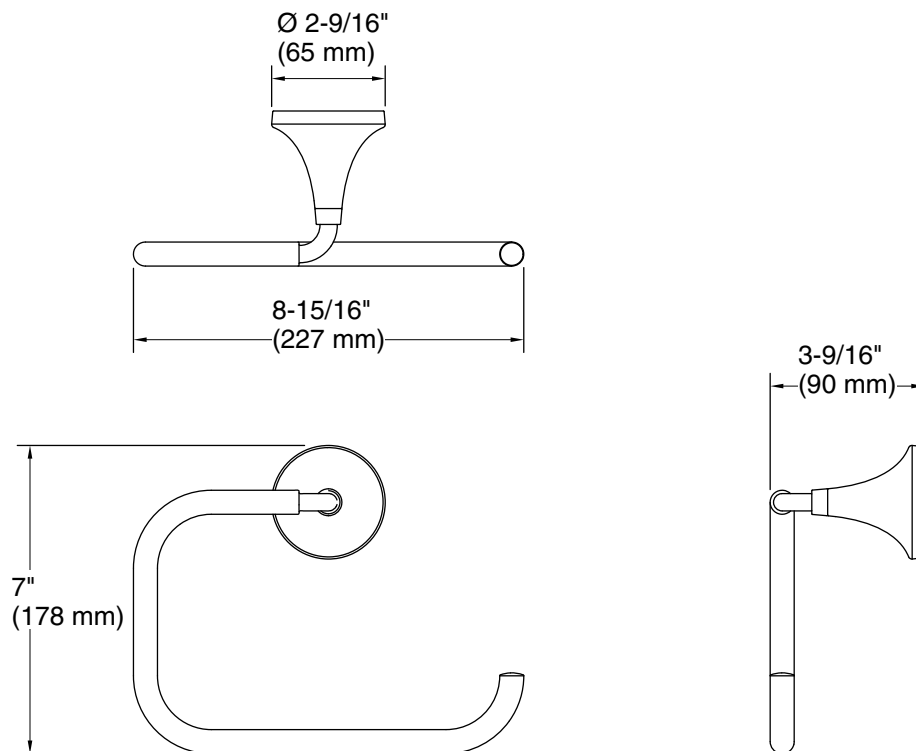

Features

- Coordinates with Tone faucets, accessories, and showering components to complete your bathroom

Material

- Premium metal construction for durability and reliability
- KOHLER finishes resist corrosion and tarnishing

Technical Information

All product dimensions are nominal.

Material: Zinc

Notes

Install this product according to the installation instructions.