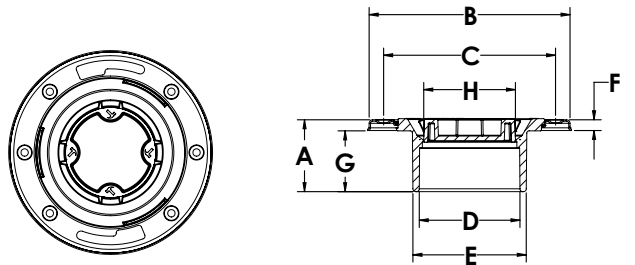

WITH METAL & STAINLESS STEEL RING