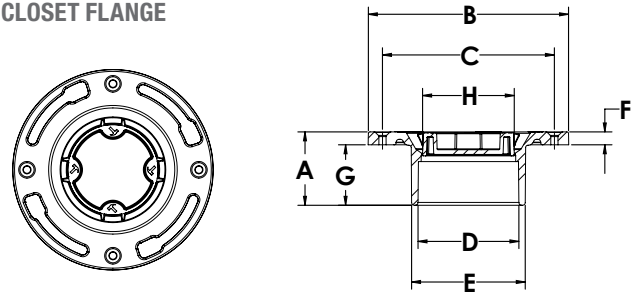

CLOSET FLANGE