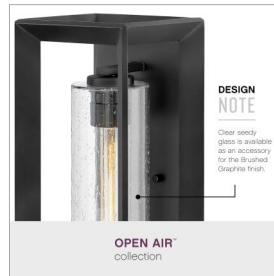

RHODES

29302BGR-LL

MEDIUM WALL MOUNT LANTERN

Rhodes exudes warmth and a handsome appeal with a clean transitional design and generous proportions. Perfectly suited for either exterior or interior spaces, the Warm Bronze and Brushed Graphite finishes perfectly complement the robust framework.

DETAILS	
FINISH:	Brushed Graphite
MATERIAL:	Metal
GLASS:	Etched Opal
DIMMABLE:	YES, CL TYPE DIMMER (SSL7A)

DIMENSIONS	
WIDTH:	7"
HEIGHT:	16.8"
WEIGHT:	7lb
BACK PLATE:	6.75"W X 16.25"H
EXTENSION:	7"
TOP TO OUTLET:	8.25"

LIGHT SOURCE	
LIGHT SOURCE:	Socketed
LED NAME:	E26T10LED5W27
WATTAGE:	1-5w Med. LED *Included
VOLTAGE:	120v
LUMENS:	450
CRI:	90
INCANDESCENT EQUIVALENCY:	1 x 40w
DIMMABLE:	YES, CL TYPE DIMMER (SSL7A)

SHIPPING	
CARTON LENGTH:	10
CARTON WIDTH:	10
CARTON HEIGHT:	20
CARTON WEIGHT:	9

PRODUCT DETAILS:

- Clear Seedy glass available, R29306CLRSYD
- Angular lines, a bold finish and robust details create an industrial edge to add flair to any type of facade
- Suitable for use in wet (outdoor direct rain) locations as defined by NEC and CEC. Meets United States UL Underwriters Laboratories & CSA Canadian Standards Association Product Safety Standards
- Meets California Energy Commission Title regulations/JA8 when using the included LED bulb
- LED Bulbs carry a 3-year limited warranty
- 2-year finish warranty
- Images are for reference purpose only and may not be pictured with the specified LED filament bulb

HINKLEY

HINKLEY
33000 Pin Oak Parkway
Avon Lake, OH 44012

PHONE: (440) 653-5500
Toll Free: 1 (800) 446-5539

hinkley.com