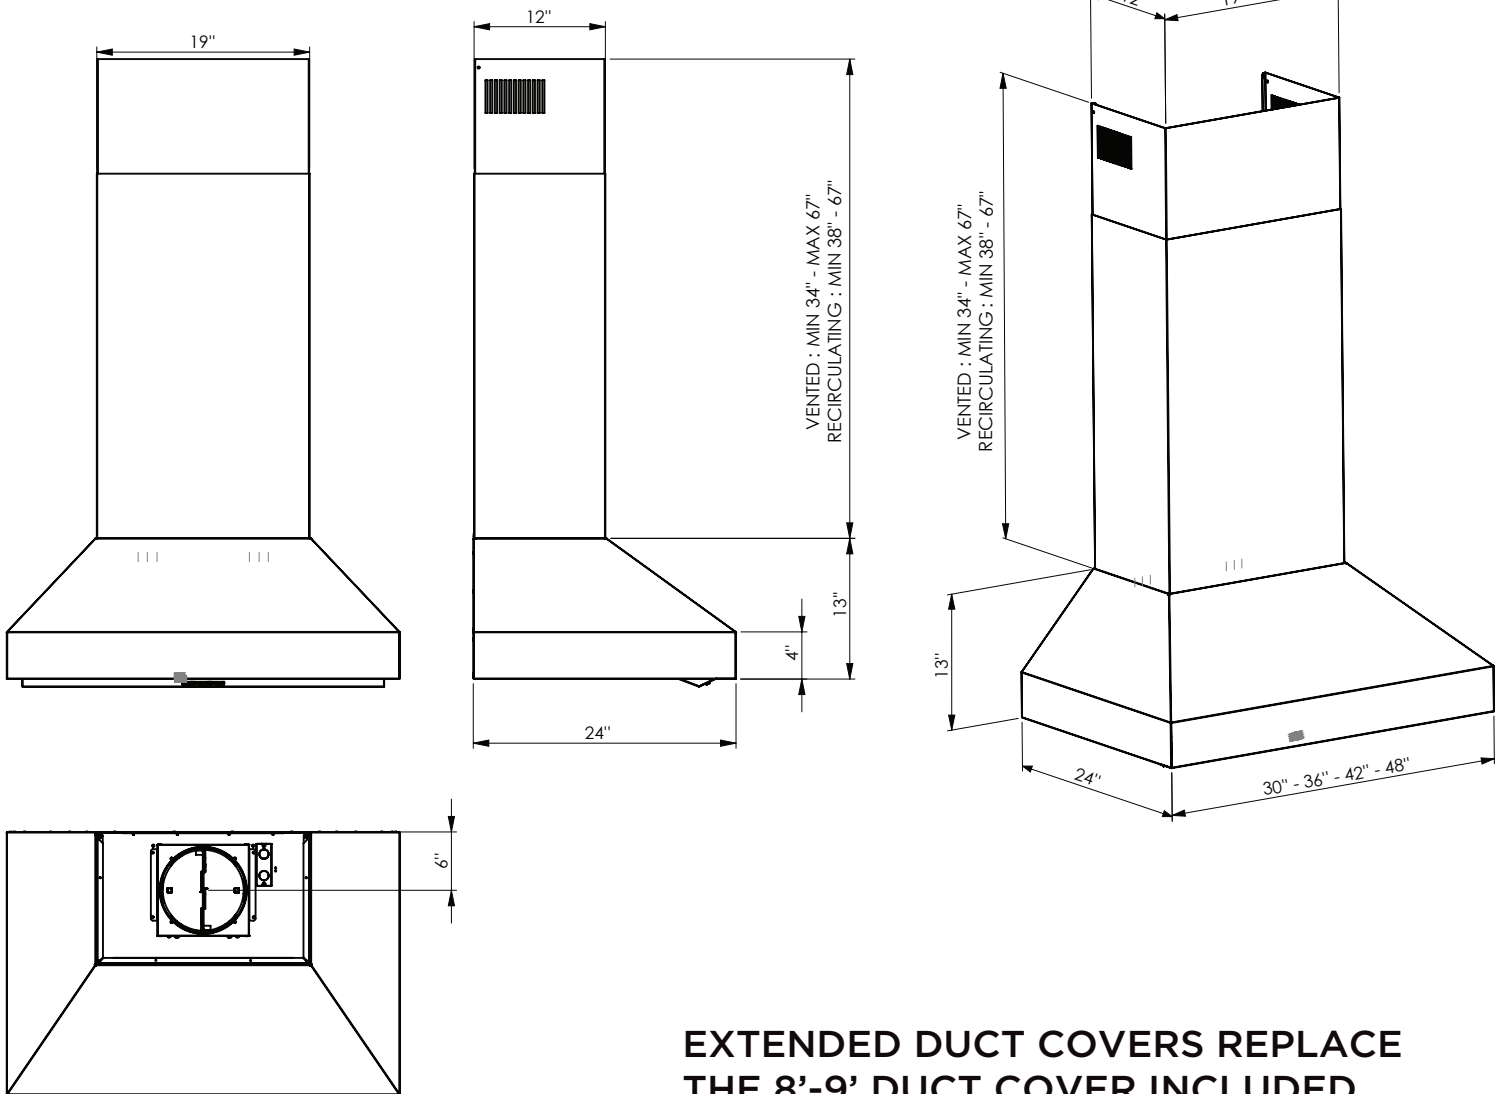

MODEL: XOEDC12V2 | Extended Duct Cover

For installations with ceilings up to 12'

For use with all XOVV2 Model Hoods

(shown with hood sold separately)

**EXTENDED DUCT COVERS REPLACE
THE 8'-9' DUCT COVER INCLUDED
WITH YOUR HOOD**

Overall Dimensions

WIDTH
19"

DEPTH
12"

HEIGHT VENTED
34" min - 67" max

HEIGHT RECIRCULATING
38" min - 67" max