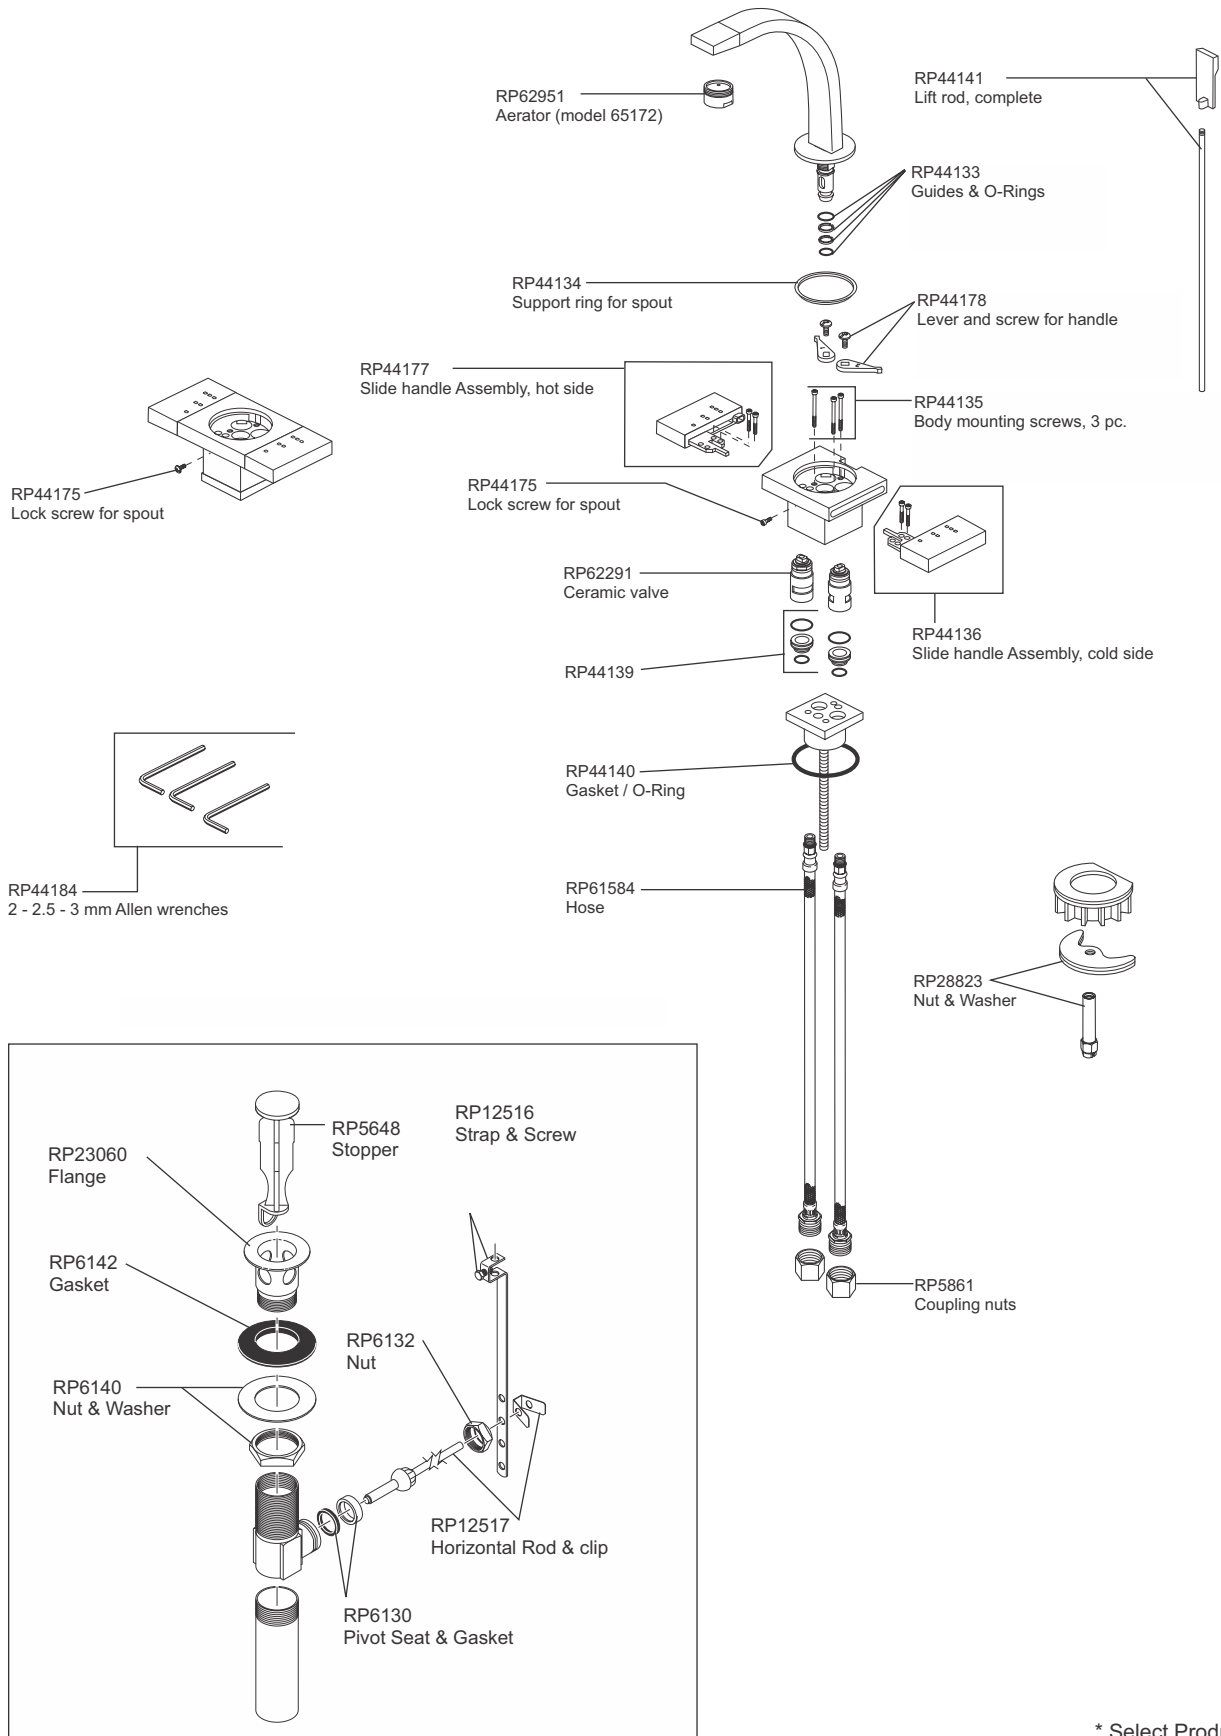

Loki Single Hole 2-Handle Lav Faucet

65172LF-BN

* Select Product Finish