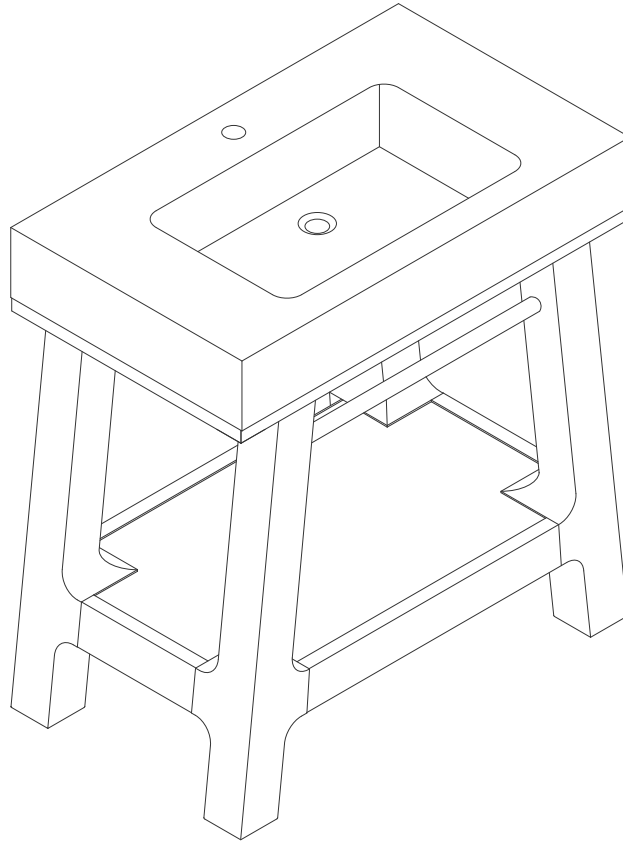

# 36" AUBURN VANITY

**JAMES MARTIN**  
VANITIES

165-V36-WTB

## Features and Materials

Solids: Poplar  
Veneers: Flat Cut Poplar  
Panels: Plywood  
Installation Type: Floor Standing  
Number of Basins: One, Integrated Sinktop  
Sinktop Included: NO, Sold Separately (CS-S358)  
Basin Overflow: NO  
Number of Doors: 0  
Number of Drawers: 0  
Number of Tip Outs: 0  
Assembly Required: NO  
Towel Bar Material and Finish: Stainless Steel in Matte Black  
Color Fits Drain Hole Size: 1 3/4"

## Dimension

Width: 35-3/4"  
Depth: 18"  
Height: 29-1/4"  
Rough-In Height: 21-1/2"