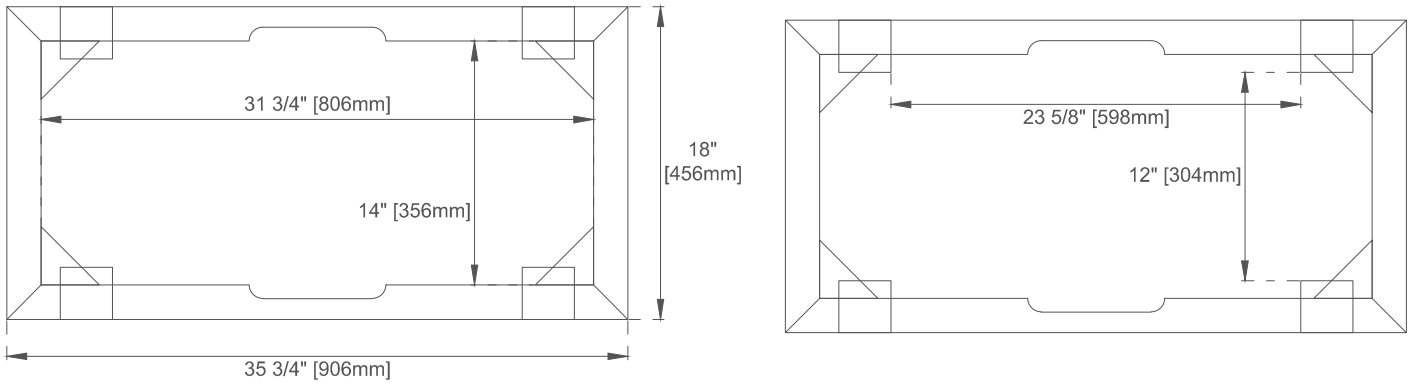

36" AUBURN VANITY

JAMES MARTIN VANITIES

165-V36-WTB

Top View