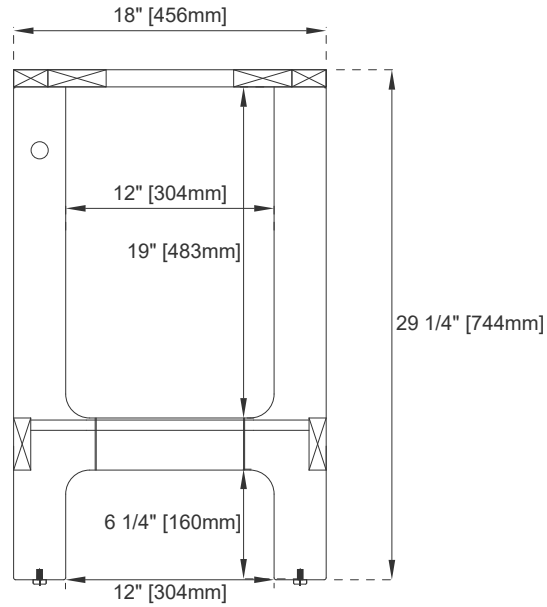

## Dimension

Width: 35-3/4"  
Depth: 18"  
Height: 29-1/4"  
Rough-In Height: 21-1/2"

# JAMES MARTIN VANITIES

165-V36-WTB

Top View

Front View

All dimensions are nominal  
Diagrams are of cabinet only—James Martin Optional integrated sinktops are not shown

Visit website for warranty and installation information  
[www.jamesmartinvanities.com](http://www.jamesmartinvanities.com)

# 36" AUBURN VANITY

# JAMES MARTIN VANITIES

165-V36-WTB

Side View

Back View

All dimensions are nominal  
Diagrams are of cabinet only—James Martin Optional integrated sinktops are not shown

Visit website for warranty and installation information  
[www.jamesmartinvanities.com](http://www.jamesmartinvanities.com)