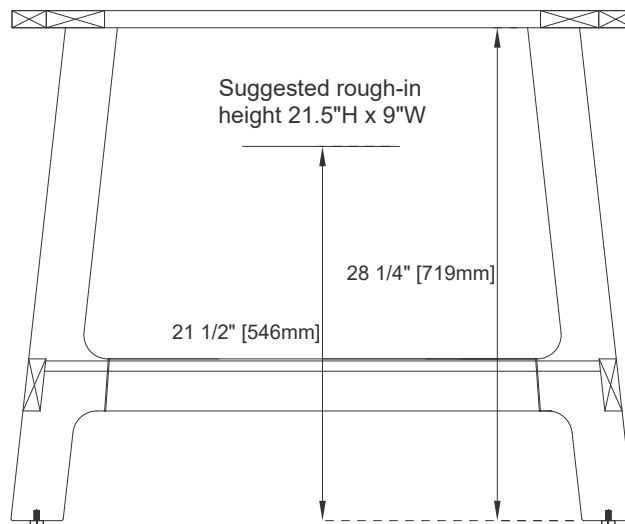

## Dimension

Width: 35-3/4"  
Depth: 18"  
Height: 29-1/4"  
Rough-In Height: 21-1/2"

# JAMES MARTIN VANITIES

165-V36-WTB

Top View

Front View

All dimensions are nominal  
Diagrams are of cabinet only—James Martin Optional integrated sinktops are not shown

Visit website for warranty and installation information  
[www.jamesmartinvanities.com](http://www.jamesmartinvanities.com)

# 36" AUBURN VANITY

# JAMES MARTIN VANITIES

165-V36-WTB

Side View

Back View

All dimensions are nominal  
Diagrams are of cabinet only—James Martin Optional integrated sinktops are not shown

Visit website for warranty and installation information  
[www.jamesmartinvanities.com](http://www.jamesmartinvanities.com)