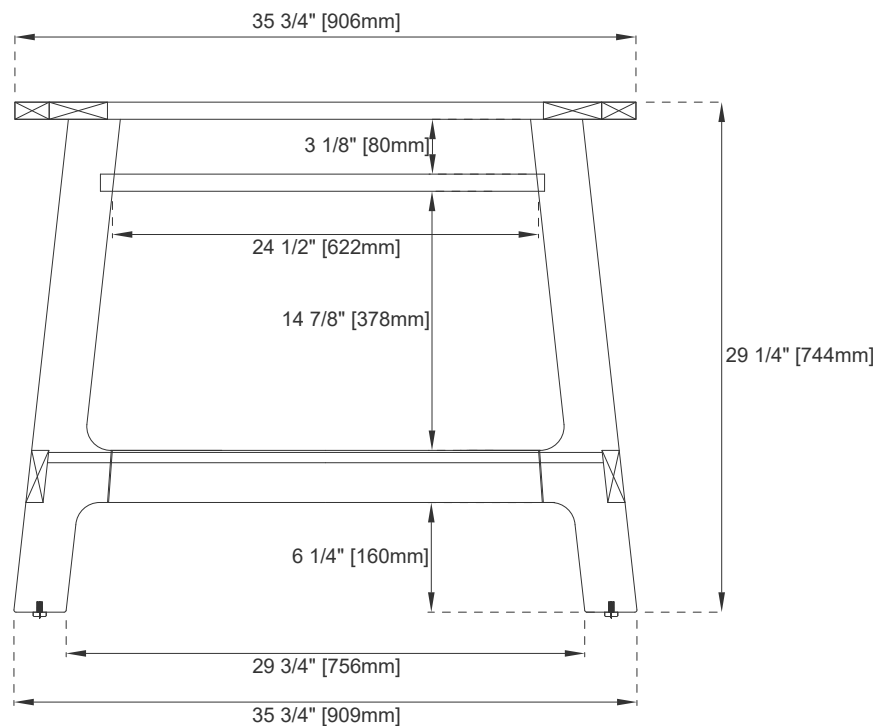

## Features and Materials

Solids: Poplar  
Veneers: Flat Cut Poplar  
Panels: Plywood  
Installation Type: Floor Standing  
Number of Basins: One, Integrated Sinktop  
Sinktop Included: NO, Sold Separately (CS-S358)  
Basin Overflow: NO  
Number of Doors: 0  
Number of Drawers: 0  
Number of Tip Outs: 0  
Assembly Required: NO  
Towel Bar Material and Finish: Stainless Steel in Matte Black  
Color Fits Drain Hole Size: 1 3/4"

## Dimension

Width: 35-3/4"  
Depth: 18"  
Height: 29-1/4"  
Rough-In Height: 21-1/2"

# JAMES MARTIN VANITIES

165-V36-WTB

Top View

Front View

All dimensions are nominal  
Diagrams are of cabinet only—James Martin Optional integrated sinktops are not shown

Visit website for warranty and installation information  
[www.jamesmartinvanities.com](http://www.jamesmartinvanities.com)

# 36" AUBURN VANITY