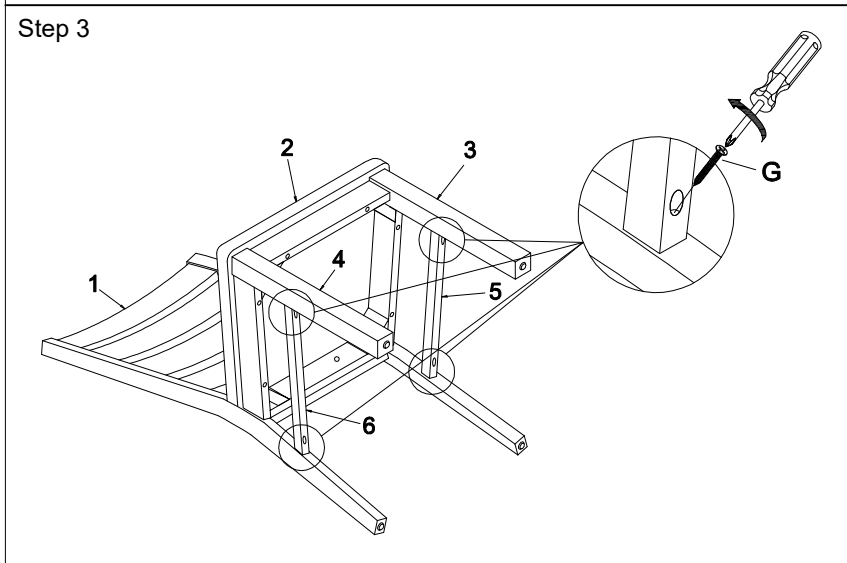

ASSEMBLY INSTRUCTION

ITEM NO.: 5567GYS SIDE CHAIR

PART LIST			
1	Chair Back		1pc
2	Seat Frame With Cushion		1pc
3	Front leg RSF		1pc
4	Front leg LSF		1pc
5	Stetcher RSF		1pc
6	Stetcher LSF		1pc

HARDWARE LIST			
A		Bolt $\phi 1/4"$ x 3"L	4pcs
B		Bolt $\phi 1/4"$ x 2-3/8"L	4pcs
C		Bolt $\phi 1/4"$ x 1-1/2"L	2pcs
D		Lock Washer ($\phi 1/4"$)	10pcs
E		Flat Washer ($\phi 1/4"$)	10pcs
F		Allen Key (4mm)	1pc
G		Screw (#8 x 1-1/2"L)	4pcs