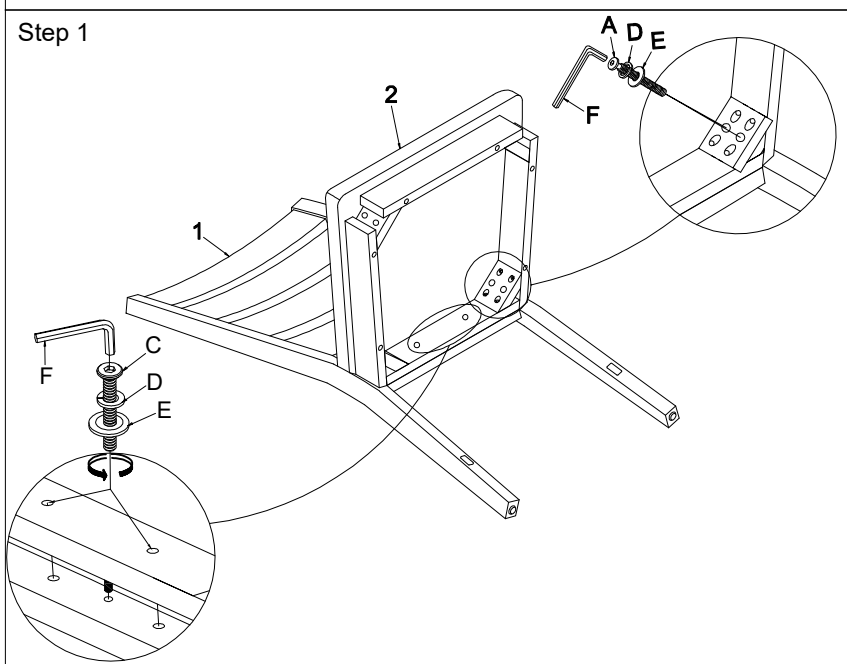

ASSEMBLY INSTRUCTION

ITEM NO.: 5567GYS SIDE CHAIR

PART LIST			
1	Chair Back		1pc
2	Seat Frame With Cushion		1pc
3	Front leg RSF		1pc
4	Front leg LSF		1pc
5	Stetcher RSF		1pc
6	Stetcher LSF		1pc

HARDWARE LIST			
A		Bolt $\phi 1/4"$ x 3"L	4pcs
B		Bolt $\phi 1/4"$ x 2-3/8"L	4pcs
C		Bolt $\phi 1/4"$ x 1-1/2"L	2pcs
D		Lock Washer ($\phi 1/4"$)	10pcs
E		Flat Washer ($\phi 1/4"$)	10pcs
F		Allen Key (4mm)	1pc
G		Screw (#8 x 1-1/2"L)	4pcs