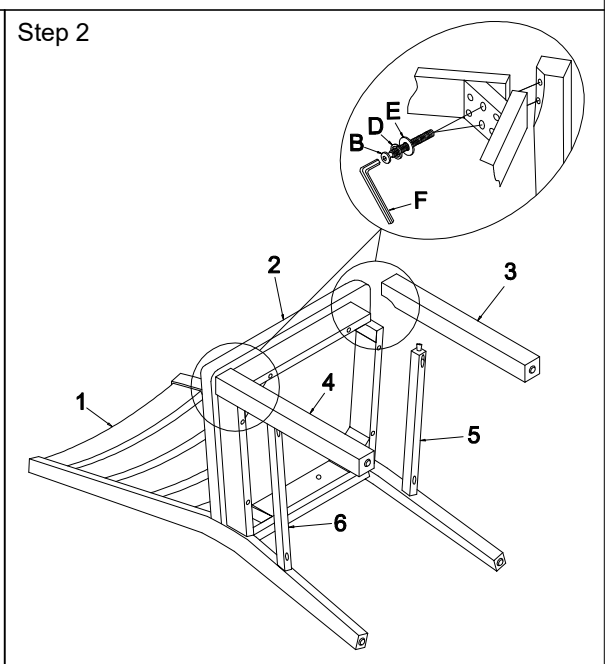

ASSEMBLY INSTRUCTION

ITEM NO.: 5567GYS SIDE CHAIR

PART LIST			
1	Chair Back		1pc
2	Seat Frame With Cushion		1pc
3	Front leg RSF		1pc
4	Front leg LSF		1pc
5	Stetcher RSF		1pc
6	Stetcher LSF		1pc

HARDWARE LIST			
A		Bolt $\phi 1/4"$ x 3"L	4pcs
B		Bolt $\phi 1/4"$ x 2-3/8"L	4pcs
C		Bolt $\phi 1/4"$ x 1-1/2"L	2pcs
D		Lock Washer ($\phi 1/4"$)	10pcs
E		Flat Washer ($\phi 1/4"$)	10pcs
F		Allen Key (4mm)	1pc
G		Screw (#8 x 1-1/2"L)	4pcs