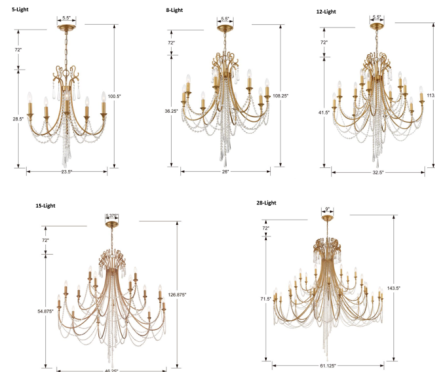

Description

The Arcadia Chandelier will make a beautiful, glamorous and eye catching statement. Features hand-cut Clear Crystal jewels draped from the Antique Silver or Antique Gold finished frame. Available with five, eight, twelve, fifteen, or twenty-eight lights. UL, cUL, and CSA listed.

Shown in antique gold / hand-cut crystal

Specifications

COLOR	Hand-Cut Crystal
BODY FINISH	Antique Gold
WATTAGE	25W
DIMMER	Standard 120V
DIMENSIONS	23.5"W x 28.62"H
BULB NOT INCLUDED	5 x B11/Candelabra (E12)/5W/120V LED
OTHER BULB OPTIONS	5 x B10/Candelabra (E12)/120V LED 5 x B10/Candelabra (E12)/60W/120V Incandescent
COUNTRY OF ORIGIN	China