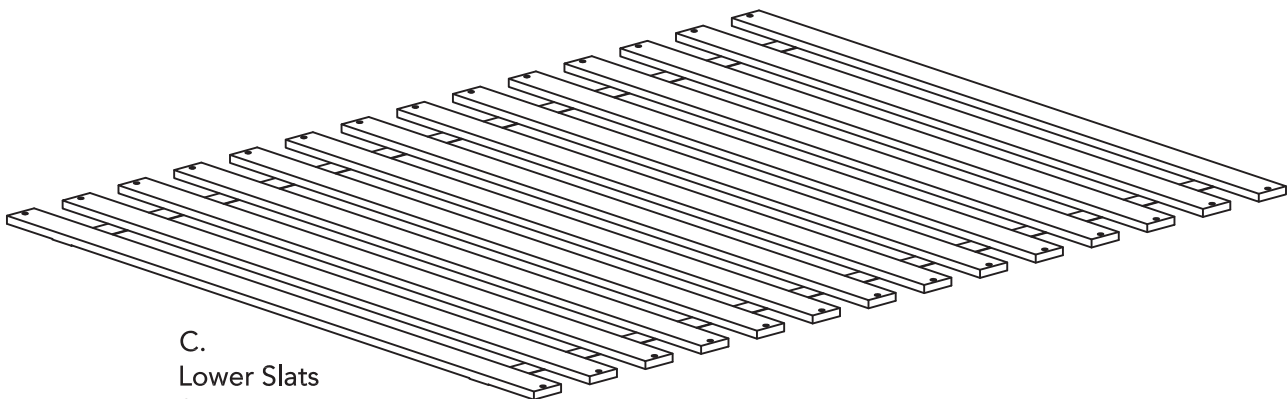

Do not use power tools above 8 volts to assemble.

Part List

A.
Lower End Panel
1 pc.

B.
Lower End Panel
1 pc.

C.
Lower Slats
1 pc.

For assembly see instructions in carton 20 05520 0563.

Home Styles Customer Service: www.homestyles-furniture.com,
servicedesk@homestyles-furniture.com, 888-680-7460, 877-831-0319