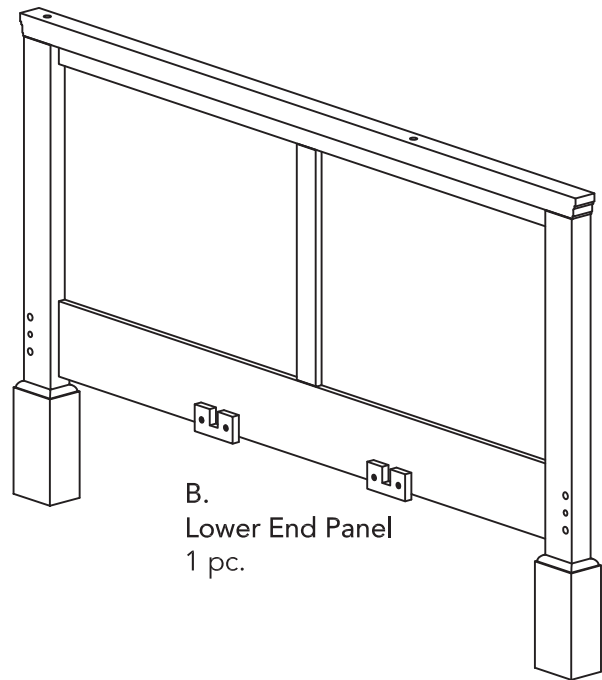

Bunk Bed

IMPORTANT

Carefully remove all the parts from the carton and place them individually on a soft cloth to prevent scratches or other damage.

Carefully and strictly follow these assembly instructions to ensure a completed product as designed.

Do not use power tools above 8 volts to assemble.

Part List

A.
Lower End Panel
1 pc.

B.
Lower End Panel
1 pc.

C.
Lower Slats
1 pc.

For assembly see instructions in carton 20 05520 0563.

Home Styles Customer Service: www.homestyles-furniture.com,
servicedesk@homestyles-furniture.com, 888-680-7460, 877-831-0319