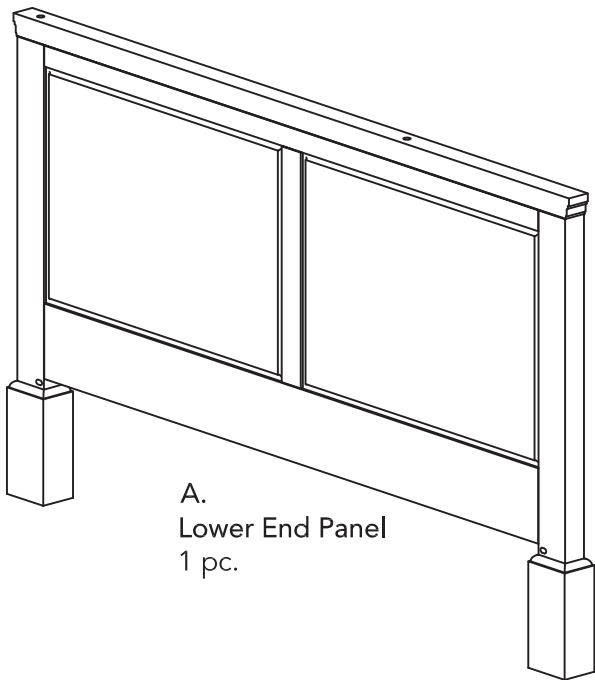

Bunk Bed

IMPORTANT

Carefully remove all the parts from the carton and place them individually on a soft cloth to prevent scratches or other damage.

Carefully and strictly follow these assembly instructions to ensure a completed product as designed.

Do not use power tools above 8 volts to assemble.

Part List

A.
Lower End Panel
1 pc.

B.
Lower End Panel
1 pc.

C.
Lower Slats
1 pc.

For assembly see instructions in carton 20 05520 0563.

Home Styles Customer Service: www.homestyles-furniture.com,
servicedesk@homestyles-furniture.com, 888-680-7460, 877-831-0319