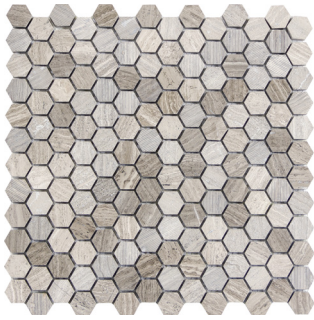

The Metro series offers collections of limestone in a contemporary linear design, along with a variety of mosaics to complete the look of your space.

METRO

Limestone Honed

FLOOR / WALL  RESIDENTIAL  COMMERCIAL  INDOOR  OUTDOOR 

Gray 12"x24" | Honed

12"x24" | Polished

Gray Striated & Chiseled | 12"x24"

Hexagon 1" Mix on 12"x12" Mesh | Mixed Finish

Hexagon 2" Mix on 12"x12" Mesh | Mixed Finish

Lantern on 12"x12" Mesh Honed

Sizes

12"x24"