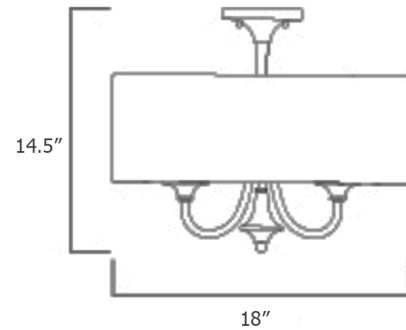

CLICK TO VIEW PRODUCT

Notes: