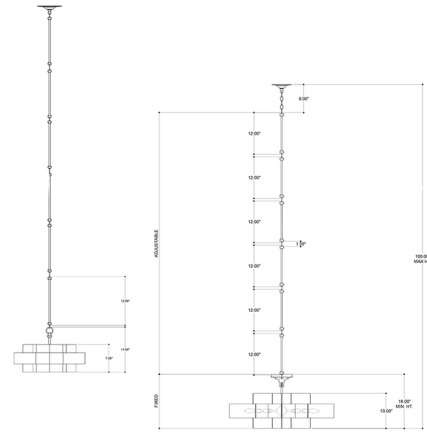

Description

The Grand Lotus Chandelier is crafted out of wrought iron sheets skillfully shaped into a lotus flower design. Choose a finish option that has a matching exterior and interior, or try contrasting tones for a more dramatic look. This fixture can be installed as a chandelier or semi-flush ceiling mount.

Shown in contemporary silver leaf

Specifications

COLOR	N/A
BODY FINISH	Contemporary Silver Leaf
WATTAGE	360W
DIMMER	Standard 120V
DIMENSIONS	30"W x 16"H
BULB NOT INCLUDED	6 x B10/Candelabra (E12)/60W/120V Incandescent
OTHER BULB OPTIONS	6 x B10/Candelabra (E12)/120V LED
COUNTRY OF ORIGIN	Philippines