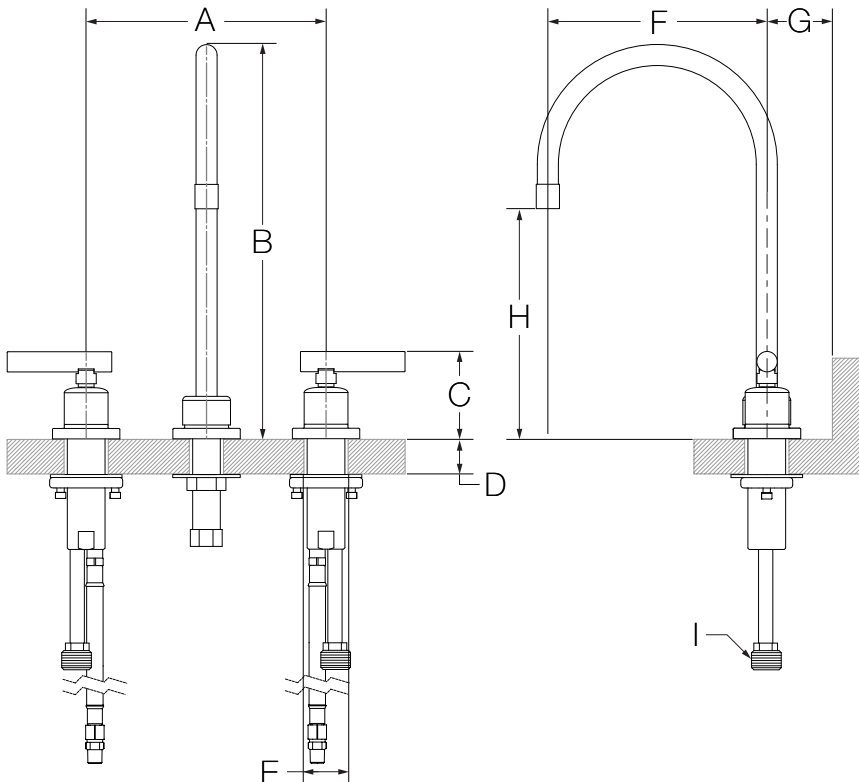

SYMMONS® DS Creations

the smart choice™

SLW-7702-1.5 (CDS0250-274-0-CYL) Two Handle Widespread Lavatory Faucet Installation Guide

Model Numbers	Specification
<input type="checkbox"/> SLW-7702-1.5 <i>Two Handle Widespread Lavatory Faucet</i>	Two Handle Widespread Lavatory Faucet featuring 8"-16" mounting configuration shall include ceramic cartridges, copper supply lines, 1/2" IPS inlet connections and 1.5 gpm (5.7 L/min) aerator. Faucet shall be made from metal construction, plated in standard polished chrome finish.
Modifications	
<input type="checkbox"/> -1.0  1.0 gpm (3.8 L/min) flow restrictor Note: Append appropriate -suffix to model number.	
Warranty Limited Lifetime - to the original end purchaser in consumer/residential installations. 5 Years - for industrial/commercial installations. Refer to www.symmons.com/warranty for complete warranty information.	

Dimensions

Measurements	
A	8", 203 mm
B	11-5/8", 295 mm
C	2-5/8", 67 mm
D	Deck Thickness Ref. Max. 1-1/4", 32 mm
E	Hole Size Max. Ø 1-1/2", 38 mm
F	6-1/2", 165 mm
G	To Backsplash Min. 2-1/2", 64 mm
H	6-3/4", 171 mm
I	1/2-14 NPSM

Note: Dimensions subject to change without notice.

Parts Breakdown

Replacement Parts		
Item	Description	Part Number
A	1.5 Aerator 1.0 Aerator	RL-039-1.5 FLR-109-1.0
C	Handle	RL-058
D	Set Screw	
E	Flange	
F	Washer	
G	Metal Washer	RL-187
H	Mounting Nut	
I	Mounting Screws	
J	Cold Cartridge	KN-113
K	Hot Cartridge	KN-114
Tools Required for Installation		
Adjustable Wrench		
Allen Wrench: Handle (2 mm) Spout (1.5 mm)		
Phillips Head Screwdriver		
Plumber Putty		
Plumber Tape		
Silicone		

Notes:

- 1) Align set screw (B) with pin hole in centerbody for rigid spout (see FIGURE 1).
- 2) Apply a bead of silicone around the perimeter of trim installed flush to sink.
- 3) Apply plumber tape to all threaded connections.