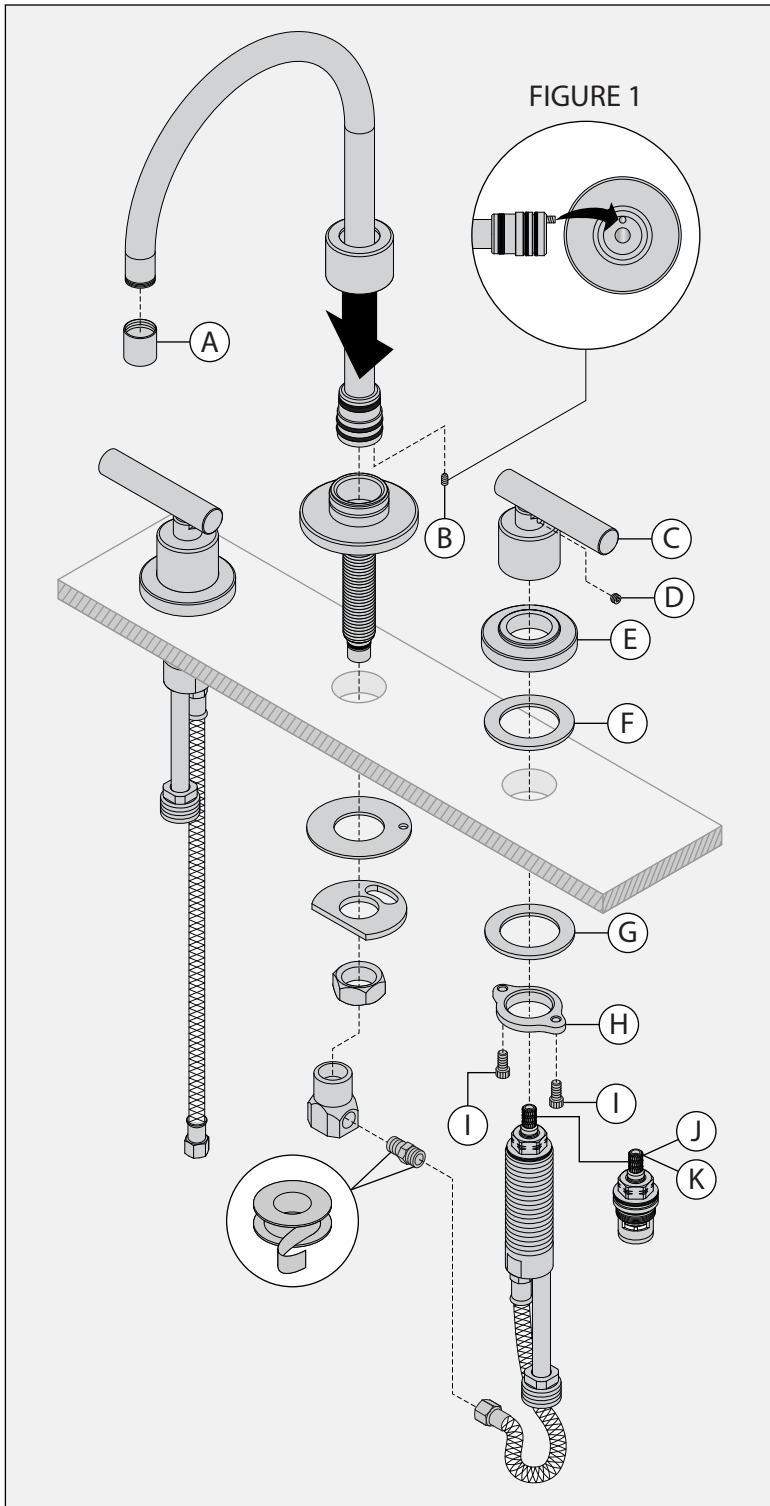

SYMMONS® DS Creations

the smart choice™

SLW-7702-1.5 (CDS0250-274-0-CYL) Two Handle Widespread Lavatory Faucet Installation Guide

Model Numbers	Specification
<input type="checkbox"/> SLW-7702-1.5 <i>Two Handle Widespread Lavatory Faucet</i>	Two Handle Widespread Lavatory Faucet featuring 8"-16" mounting configuration shall include ceramic cartridges, copper supply lines, 1/2" IPS inlet connections and 1.5 gpm (5.7 L/min) aerator. Faucet shall be made from metal construction, plated in standard polished chrome finish.
Modifications	
<input type="checkbox"/> -1.0  1.0 gpm (3.8 L/min) flow restrictor Note: Append appropriate -suffix to model number.	
Warranty Limited Lifetime - to the original end purchaser in consumer/residential installations. 5 Years - for industrial/commercial installations. Refer to www.symmons.com/warranty for complete warranty information.	

Dimensions

Measurements	
A	8", 203 mm
B	11-5/8", 295 mm
C	2-5/8", 67 mm
D	Deck Thickness Ref. Max. 1-1/4", 32 mm
E	Hole Size Max. Ø 1-1/2", 38 mm
F	6-1/2", 165 mm
G	To Backsplash Min. 2-1/2", 64 mm
H	6-3/4", 171 mm
I	1/2-14 NPSM

Note: Dimensions subject to change without notice.

Parts Breakdown

Replacement Parts		
Item	Description	Part Number
A	1.5 Aerator 1.0 Aerator	RL-039-1.5 FLR-109-1.0
C	Handle	RL-058
D	Set Screw	
E	Flange	
F	Washer	
G	Metal Washer	RL-187
H	Mounting Nut	
I	Mounting Screws	
J	Cold Cartridge	KN-113
K	Hot Cartridge	KN-114
Tools Required for Installation		
Adjustable Wrench		
Allen Wrench: Handle (2 mm) Spout (1.5 mm)		
Phillips Head Screwdriver		
Plumber Putty		
Plumber Tape		
Silicone		

Notes:

- 1) Align set screw (B) with pin hole in centerbody for rigid spout (see FIGURE 1).
- 2) Apply a bead of silicone around the perimeter of trim installed flush to sink.
- 3) Apply plumber tape to all threaded connections.