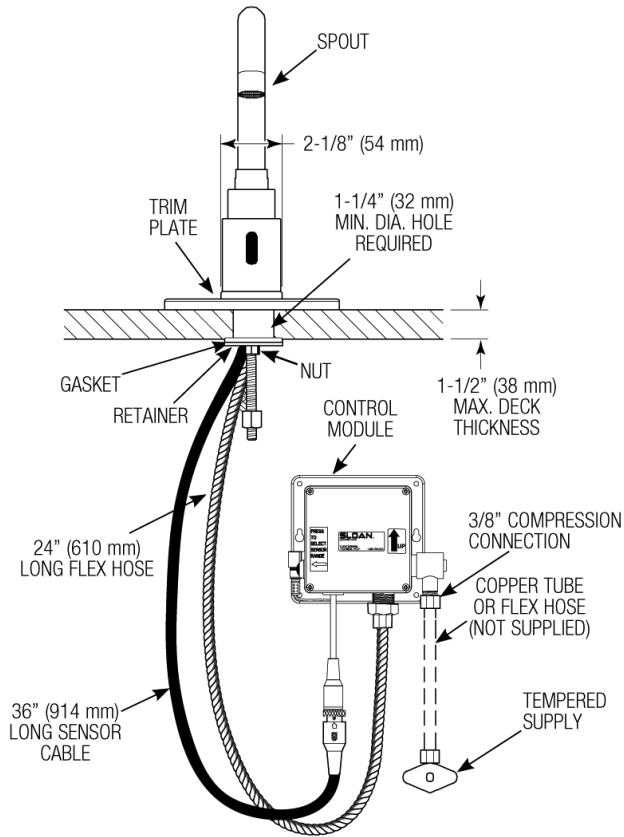

HOT AND COLD WATER SUPPLY APPLICATIONS
(SPECIFY IN MODEL VARIATION)